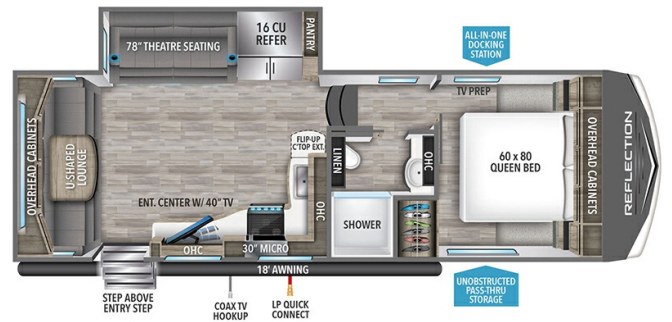

MSRP \$91,980.00

\$324 Bi-Weekly

\$0 down @ 7.99% APR for 60/240 months

(\$31,613 C.O.B.) O.A.C.

Woody's Price \$79,980.00

SPECIFICATIONS

Year	2025
Manufacturer	GRAND DESIGN
Brand	REFLECTION 150
Model	260RD
Type	Fifth Wheel
Status	New
Stock #	49281
Financing Available	✓
Warranty Available	Manufacturer
Suspension	N/A
Leveling	N/A
Exterior Length	30.8 ft.
Dry Weight	7534 lbs.
Sleeping Capacity	4 person(s)
Interior Colour	RIVER ROCK
Exterior Colour	Fiberglass
Slideouts	1

Disclaimer: Product information, pricing and photos are as accurate as possible and are subject to change without notice.

SELLING FEATURES

Specifications and Features:

- Length (ft): 30'9"
- Width (ft): 8'0"
- Height (ft): 12'0"
- GVWR (lbs): 9995
- Dry Weight (lbs): 7534
- Payload Capacity (lbs): 2461
- Hitch Weight (lbs): 1269
- Number Of Fresh Water Holding Tanks: 1
- Total Fresh Water Tank Capacity (gal): 55
- Number Of Gray...