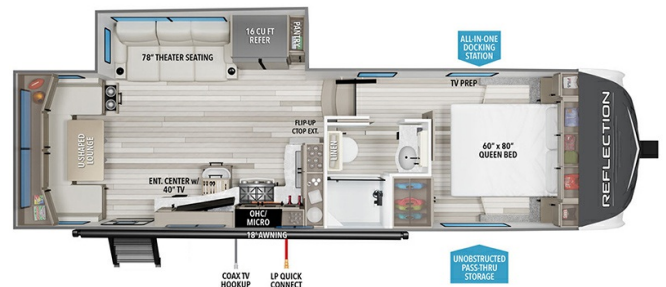

Woody's Price

2025 GRAND DESIGN REFLECTION 150 260RD

SPECIFICATIONS

Year	2025
Manufacturer	GRAND DESIGN
Brand	REFLECTION 150
Model	260RD
Type	Fifth Wheel
Status	New
Stock #	49281
Financing Available	✓
Warranty Available	Manufacturer
Suspension	N/A
Leveling	N/A
Exterior Length	29.8 ft.
Dry Weight	7534 lbs.
Sleeping Capacity	4 person(s)
Interior Colour	RIVER ROCK
Exterior Colour	Fiberglass
Slideouts	1

Disclaimer: Product information, pricing and photos are as accurate as possible and are subject to change without notice.

SELLING FEATURES

Specifications and Features:

- Length (ft): 29'10"
- Width (ft): 8'0"
- Height (ft): 12'0"
- GVWR (lbs): 9995
- Dry Weight (lbs): 7534
- Payload Capacity (lbs): 2461
- Hitch Weight (lbs): 1269
- Number Of Fresh Water Holding Tanks: 1
- Total Fresh Water Tank Capacity (gal): 55
- Number Of Gra...