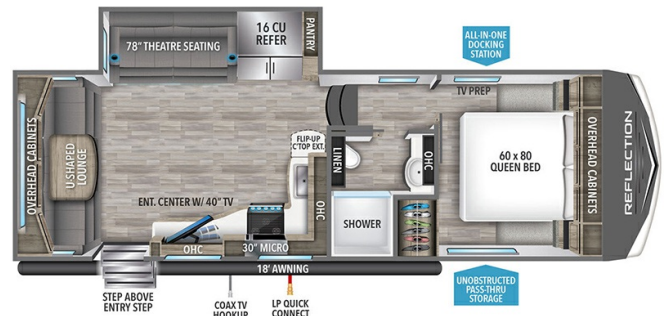

MSRP \$91,980.00

\$324 Bi-Weekly

\$0 down @ 7.99% APR for 60/240 months

(\$31,613 C.O.B.) O.A.C.

Woody's Price \$79,980.00

SPECIFICATIONS

Year	2025
Manufacturer	GRAND DESIGN
Brand	REFLECTION 100
Model	260RD
Type	Fifth Wheel
Status	New
Stock #	49281
Financing Available	✓
Warranty Available	Manufacturer
Suspension	N/A
Leveling	N/A
Exterior Length	30.8 ft.
Dry Weight	7534 lbs.
Sleeping Capacity	4 person(s)
Interior Colour	RIVER ROCK
Exterior Colour	Fiberglass
Slideouts	1

Disclaimer: Product information, pricing and photos are as accurate as possible and are subject to change without notice.

SELLING FEATURES

Specifications and Features:

- Length (ft): 30'9"
- Width (ft): 8'0"
- Height (ft): 12'0"
- GVWR (lbs): 9995
- Dry Weight (lbs): 7534
- Payload Capacity (lbs): 2461
- Hitch Weight (lbs): 1269
- Number Of Fresh Water Holding Tanks: 1
- Total Fresh Water Tank Capacity (gal): 55
- Number Of Gray...