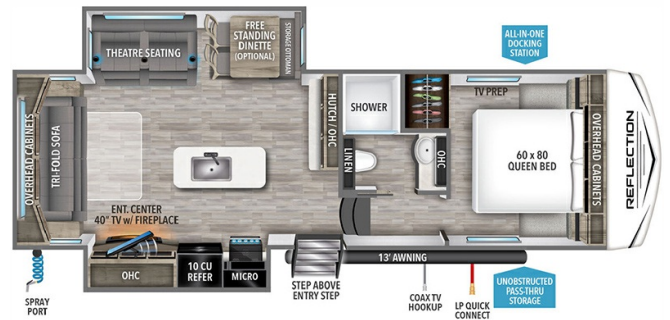

MSRP \$86,980.00

\$299 Bi-Weekly

\$0 down @ 7.99% APR for 60/240 months

(\$29,241 C.O.B.) O.A.C.

Woody's Price \$73,980.00

SPECIFICATIONS

Year	2025
Manufacturer	GRAND DESIGN
Brand	REFLECTION 100
Model	28RL
Type	Fifth Wheel
Status	New
Stock #	49279
Financing Available	✓
Warranty Available	Manufacturer
Suspension	N/A
Leveling	N/A
Exterior Length	31.0 ft.
Dry Weight	8362 lbs.
Sleeping Capacity	4 person(s)
Interior Colour	RIVER ROCK
Exterior Colour	Fiberglass
Slideouts	2

Disclaimer: Product information, pricing and photos are as accurate as possible and are subject to change without notice.

SELLING FEATURES

Specifications and Features:

- Length (ft): 31'0"
- Width (ft): 8'0"
- Height (ft): 12'0"
- GVWR (lbs): 10995
- Dry Weight (lbs): 8362
- Hitch Weight (lbs): 1348
- Number Of Fresh Water Holding Tanks: 1
- Total Fresh Water Tank Capacity (gal): 55
- Number Of Gray Water Holding Tanks: 1
- Total...