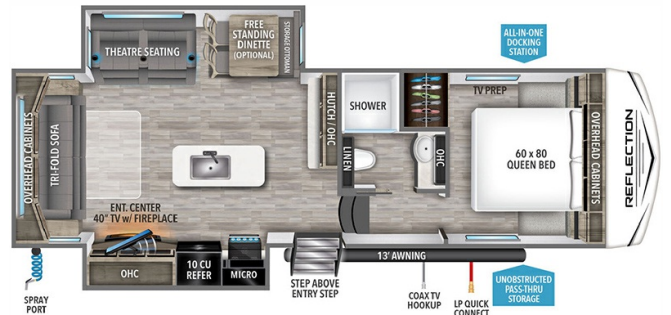

### SPECIFICATIONS

Year	2025
Manufacturer	GRAND DESIGN
Brand	REFLECTION
Model	28RL
Type	Fifth Wheel
Status	New
Stock #	49279
Financing Available	✓
Warranty Available	Manufacturer
Suspension	N/A
Leveling	N/A
Exterior Length	31.0 ft.
Dry Weight	8362 lbs.
Sleeping Capacity	4 person(s)
Interior Colour	RIVER ROCK
Exterior Colour	Fiberglass
Slideouts	2

### SELLING FEATURES

Specifications and Features:

- Length (ft): 31'0"
- Width (ft): 8'0"
- Height (ft): 12'0"
- GVWR (lbs): 10995
- Dry Weight (lbs): 8362
- Hitch Weight (lbs): 1348
- Number Of Fresh Water Holding Tanks: 1
- Total Fresh Water Tank Capacity (gal): 55
- Number Of Gray Water Holding Tanks: 1
- Total...