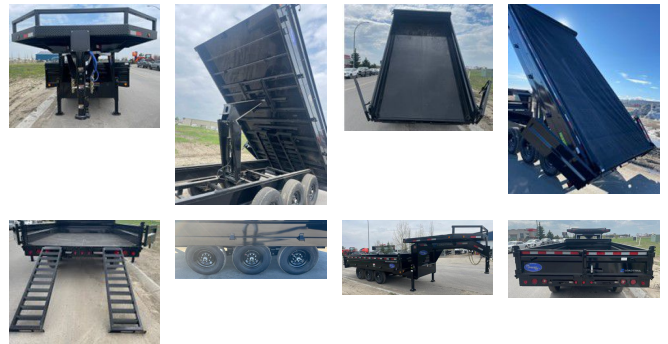

\$591

2024 LOAD TRAIL GOOSENECK DECK OVER SERIES(21,000LBS) GZ16

SPECIFICATIONS

Year	2024
Manufacturer	LOAD TRAIL
Brand	GOOSENECK DECK OVER SERIES(21,000LBS)
Model	GZ16
Type	Gooseneck Trailer
Status	New
Stock #	314772
Financing Available	✘
Warranty Available	✘
Location	High River
Exterior Length	16.0 ft. (192 inches)
GVWR	N/A lbs.
Exterior Width	8.00 ft. (96 inches)
Colour	N/A

Disclaimer: Product information, pricing and photos are as accurate as possible and are subject to change without notice.

SELLING FEATURES

2024 GOOSENECK MULTI-PURPOSE 16FT DUMPBOX TRIDEM AXLE (21,000 LBS GVW) 8FT X 16FT W/ADDITIONAL OPTIONS

SPECIFICATIONS:

- L.E.D. LIGHTS, full LED package
- L.E.D. BACKUP LIGHTS – backup safely in the dark
- DECK OVER NECK 102” WIDE X 96” LONG W/45 DEGREE CORNERS AND 2”...

Powered by focusRV

Powered by focusRV