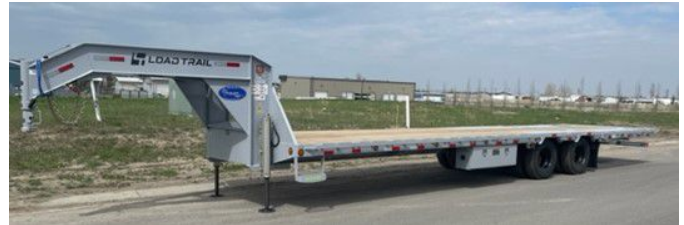

\$731

2024 LOAD TRAIL LOW PROFILE GOOSENECK HYDRAULIC DOVETAIL 24,000LBS GL34

SPECIFICATIONS

Year	2024
Manufacturer	LOAD TRAIL
Brand	LOW PROFILE GOOSENECK HYDRAULIC DOVETAIL 24,000LBS
Model	GL34
Type	Gooseneck Trailer
Status	New
Stock #	323309
Financing Available	✘
Warranty Available	✘
Location	High River
Exterior Length	34.0 ft. (408 inches)
GVWR	N/A lbs.
Exterior Width	8.50 ft. (102 inches)
Colour	N/A

Disclaimer: Product information, pricing and photos are as accurate as possible and are subject to change without notice.

SELLING FEATURES

2024 LOW PROFILE GOOSENECK 34FT W/9FT HYDRAULIC DOVETAIL (24,000LBS GVW) 102" X 34FT W/ADDITIONAL OPTIONS

SPECIFICATIONS:

-32" HIGH DECK, 4" lower deck height, lessens the angle of incline when loading equipment

-L.E.D. LIGHTS, full LED package.

-L.E.D. BACKUP LIG...

Powered by focusRV

Powered by focusRV