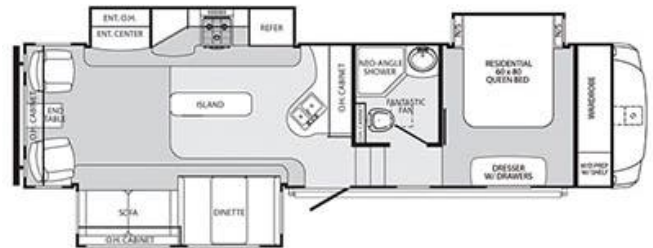

GIMME SHELTER LTD.

roger@gimmerv.com 1-888-387-8881
635605 Hwy 10, Mono, ON L9V 0Z7

Local 1-519-925-5261 | Fax 1-519-925-6187 | gimmerv.com

CONSIGNMENT UNIT

$26,900.00

$195 Bi-Weekly

2013 PALOMINO SABRE 31CKTS-6

SPECIFICATIONS

Year	2013
Manufacturer	PALOMINO
Brand	SABRE
Model	31CKTS-6
Type	Fifth Wheel
Status	PreOwned
Stock #	2002
Financing Available	✓
Warranty Available	✓
Suspension	N/A
Leveling	N/A
Exterior Length	35.2 ft.
Dry Weight	9649 lbs.
Sleeping Capacity	N/A person(s)
Interior Colour	N/A
Exterior Colour	N/A
Slideouts	N/A

Disclaimer: Product information, pricing and photos are as accurate as possible and are subject to change without notice.

Powered by focusRV