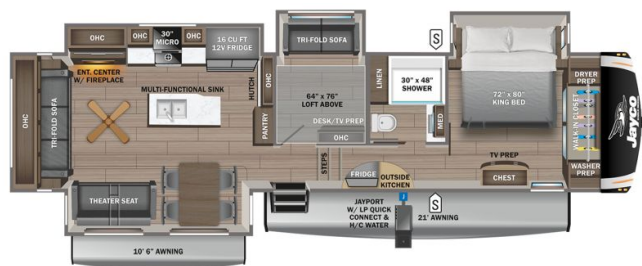

Originally ~~\$163,950.00~~

\$520 Bi-Weekly

SPECIFICATIONS

Year	2025
Manufacturer	JAYCO
Brand	EAGLE
Model	355MBQS
Type	Fifth Wheel
Status	New
Stock #	22298
Financing Available	✘
Warranty Available	✘
Suspension	N/A
Leveling	N/A
Exterior Length	42.4 ft.
Dry Weight	13179 lbs.
Sleeping Capacity	8 person(s)
Interior Colour	Classic Farmhouse
Exterior Colour	White
Slideouts	4

Disclaimer: Product information, pricing and photos are as accurate as possible and are subject to change without notice.

SELLING FEATURES

Introducing the 2025 Eagle 355MBQS, made by Jayco. The Eagle 355MBQS wheel is a great way to escape the ordinary, relax, and enjoy family and friends. This fifth wheel sleeps up to 9 people. Inside this Eagle 355MBQS, you will find a middle room with a tri-fold sofa that converts into a bed provi...