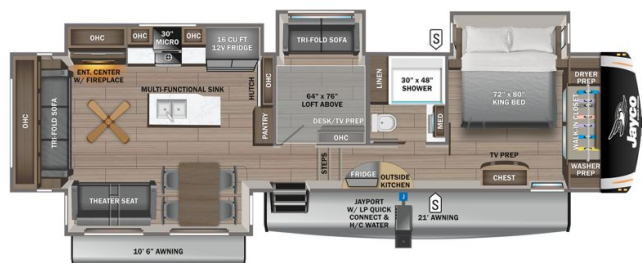

### SPECIFICATIONS

Year	2025
Manufacturer	JAYCO
Brand	EAGLE
Model	355MBQS
Type	Fifth Wheel
Status	New
Stock #	22298
Financing Available	✘
Warranty Available	✘
Suspension	N/A
Leveling	N/A
Exterior Length	42.4 ft.
Dry Weight	13179 lbs.
Sleeping Capacity	8 person(s)
Interior Colour	Classic Farmhouse
Exterior Colour	White
Slideouts	4

### SELLING FEATURES

Introducing the 2025 Eagle 355MBQS, made by Jayco. The Eagle 355MBQS wheel is a great way to escape the ordinary, relax, and enjoy family and friends. This fifth wheel sleeps up to 9 people. Inside this Eagle 355MBQS, you will find a middle room with a tri-fold sofa that converts into a bed provi...