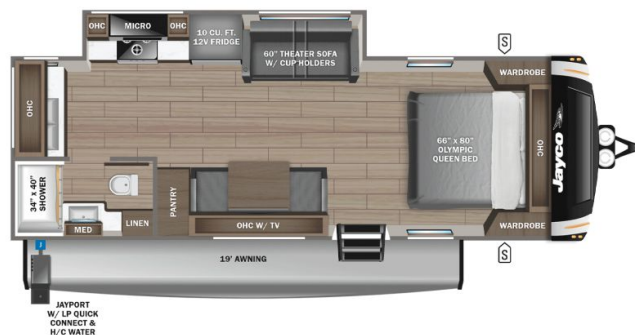

### SPECIFICATIONS

Year	2025
Manufacturer	JAYCO
Brand	EAGLE HT
Model	230MLCS
Type	Travel Trailer
Status	New
Stock #	22303
Financing Available	✘
Warranty Available	✘
Suspension	N/A
Leveling	N/A
Exterior Length	27.8 ft.
Dry Weight	6803 lbs.
Sleeping Capacity	4 person(s)
Interior Colour	Classic Farmhouse
Exterior Colour	White
Slideouts	1

### SELLING FEATURES

Introducing the 2025 Eagle HT 230MLCS, made by Jayco. The Eagle HT 230MLCS provides you with all of the comforts you need. The travel trailer sleeps up to 4 people. Inside this Eagle HT 230MLCS, you will find a four seat bench dinette that converts to another bed for an additional sleeping space ...