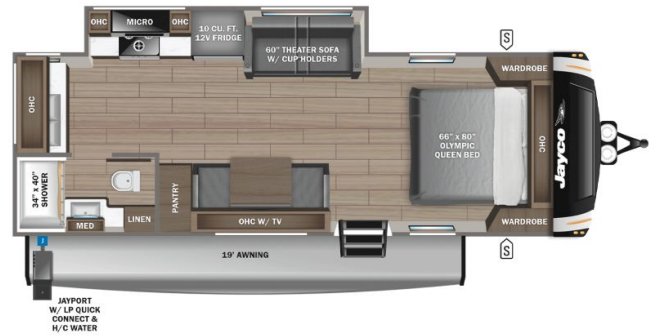

### SPECIFICATIONS

|                     |                   |
|---------------------|-------------------|
| Year                | 2025              |
| Manufacturer        | JAYCO             |
| Brand               | EAGLE HT          |
| Model               | 230MLCS           |
| Type                | Travel Trailer    |
| Status              | New               |
| Stock #             | 22304             |
| Financing Available | ✘                 |
| Warranty Available  | ✘                 |
| Suspension          | N/A               |
| Leveling            | N/A               |
| Exterior Length     | 27.8 ft.          |
| Dry Weight          | 6803 lbs.         |
| Sleeping Capacity   | 4 person(s)       |
| Interior Colour     | Classic Farmhouse |
| Exterior Colour     | White             |
| Slideouts           | 1                 |

### SELLING FEATURES

Introducing the 2025 Eagle HT 230MLCS, made by Jayco. The Eagle HT 230MLCS provides you with all of the comforts you need. The travel trailer sleeps up to 4 people. Inside this Eagle HT 230MLCS, you will find a four seat bench dinette that converts to another bed for an additional sleeping space ...