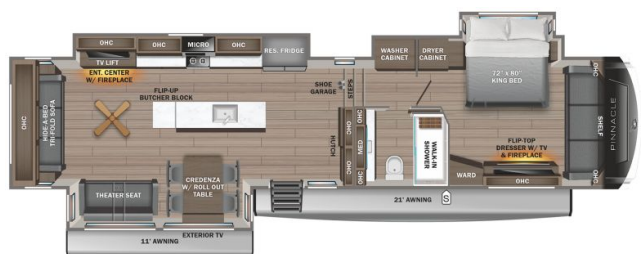

### SPECIFICATIONS

Year	2025
Manufacturer	JAYCO
Brand	PINNACLE
Model	38SSWS
Type	Fifth Wheel
Status	New
Stock #	22314
Financing Available	✘
Warranty Available	✘
Suspension	N/A
Leveling	N/A
Exterior Length	43.1 ft.
Dry Weight	15801 lbs.
Sleeping Capacity	4 person(s)
Interior Colour	Vintage Farmhouse
Exterior Colour	Midnight Charcoal
Slideouts	4