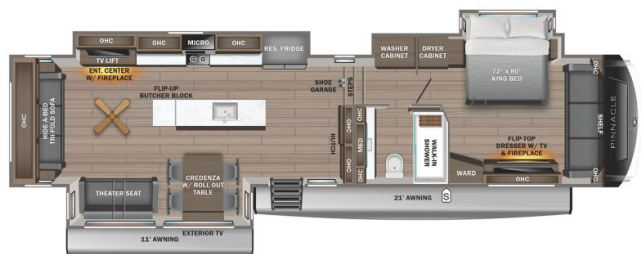

Originally ~~\$231,950.00~~

\$760 Bi-Weekly

SPECIFICATIONS

Year	2025
Manufacturer	JAYCO
Brand	PINNACLE
Model	38SSWS
Type	Fifth Wheel
Status	New
Stock #	22314
Financing Available	✘
Warranty Available	✘
Suspension	N/A
Leveling	N/A
Exterior Length	440.0 ft.
Dry Weight	15801 lbs.
Sleeping Capacity	4 person(s)
Interior Colour	Vintage Farmhouse
Exterior Colour	Midnight Charcoal
Slideouts	4

Disclaimer: Product information, pricing and photos are as accurate as possible and are subject to change without notice.

SELLING FEATURES

Introducing the 2025 Pinnacle 38SSWS, made by Jayco. This fifth wheel provides you with all of the comforts you need and sleeps up to 4 people. Inside this Pinnacle 38SSWS, you will find a tri-fold sofa that converts to another bed for an additional sleeping space when needed. Included with this ...