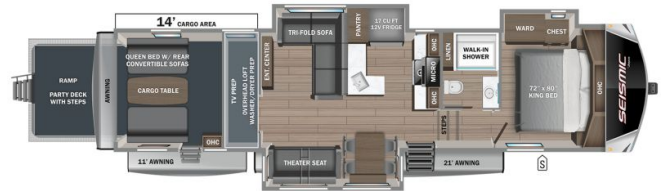

### SPECIFICATIONS

Year	2025
Manufacturer	JAYCO
Brand	SEISMIC
Model	395
Type	Toy Hauler
Status	New
Stock #	22315
Financing Available	✘
Warranty Available	✘
Suspension	N/A
Leveling	N/A
Exterior Length	45.8 ft.
Dry Weight	16650 lbs.
Sleeping Capacity	8 person(s)
Interior Colour	Farmhouse
Exterior Colour	White
Slideouts	3

### SELLING FEATURES

Introducing the 2025 Seismic 395, make by Jayco. The Seismic 395 offers the ability to sleep in comfort and bring all the toys along for the ride. This toy hauler fifth wheel sleeps up to 9 people. Inside this Seismic 395, you'll find a power lift bunk in the cargo bay providing additional sleepi..