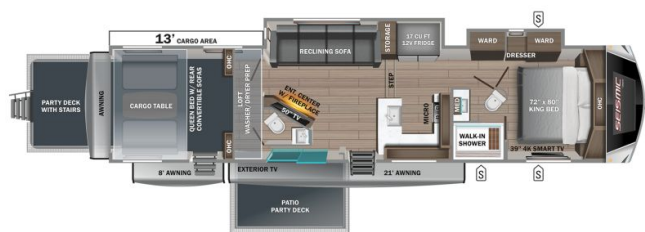

Originally ~~\$231,850.00~~

\$814 Bi-Weekly

SPECIFICATIONS

| | |
|---------------------|-------------------|
| Year | 2025 |
| Manufacturer | JAYCO |
| Brand | SEISMIC LUXURY |
| Model | 4113 |
| Type | Toy Hauler |
| Status | New |
| Stock # | 22317 |
| Financing Available | ✘ |
| Warranty Available | ✘ |
| Suspension | N/A |
| Leveling | N/A |
| Exterior Length | 46.1 ft. |
| Dry Weight | 16699 lbs. |
| Sleeping Capacity | 7 person(s) |
| Interior Colour | Vintage Farmhouse |
| Exterior Colour | White |
| Slideouts | 3 |

Disclaimer: Product information, pricing and photos are as accurate as possible and are subject to change without notice.

SELLING FEATURES

Introducing the 2025 Seismic Luxury 4113, made by Jayco. The Seismic Luxury 4113 combines luxury and functionality for a camping experience unlike any other. This toy hauler fifth wheel sleeps up to 8 people. Inside this Seismic Luxury 4113, you'll find a power lift bunk in the cargo bay providing...