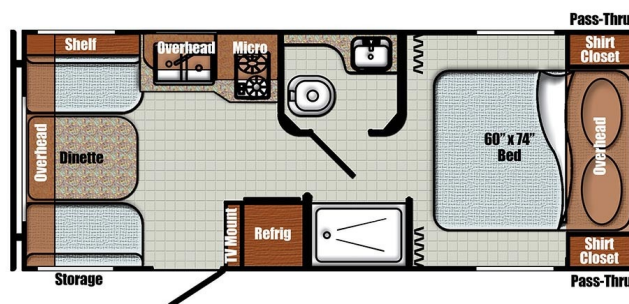

2024 GULFSTREAM VISTA CRUISER 19ERD

SPECIFICATIONS

Year	2024
Manufacturer	GULFSTREAM
Brand	VISTA CRUISER
Model	19ERD
Type	Travel Trailer
Status	New
Stock #	7571
Financing Available	✓
Warranty Available	✓
Suspension	N/A
Leveling	N/A
Exterior Length	19.0 ft.
Dry Weight	N/A lbs.
Sleeping Capacity	4 person(s)
Interior Colour	N/A
Exterior Colour	N/A
Slideouts	N/A