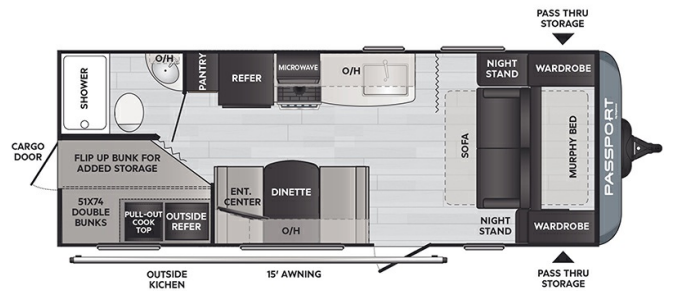

**CLEARANCE UNIT**

**2021 KEYSTONE PASSPORT SL SERIES EAST 219BH**

**SPECIFICATIONS**

Year	2021
Manufacturer	KEYSTONE
Brand	PASSPORT SL SERIES EAST
Model	219BH
Type	Travel Trailer
Status	PreOwned
Stock #	p2197A
Financing Available	✘
Warranty Available	✘
Suspension	N/A
Leveling	N/A
Exterior Length	25.4 ft.
Dry Weight	4690 lbs.
Sleeping Capacity	8 person(s)
Interior Colour	N/A
Exterior Colour	Fiberglass
Slideouts	N/A

**Disclaimer:** Product information, pricing and photos are as accurate as possible and are subject to change without notice.

**SELLING FEATURES**

Specifications and Features:

- Length (ft): 25'5"
- Height (ft): 10'4"
- Dry Weight (lbs): 4690
- Payload Capacity (lbs): 1740
- Hitch Weight (lbs): 535
- Number Of Fresh Water Holding Tanks: 1
- Total Fresh Water Tank Capacity (gal): 43
- Number Of Gray Water Holding Tanks: 1
- Total Gray Wa...