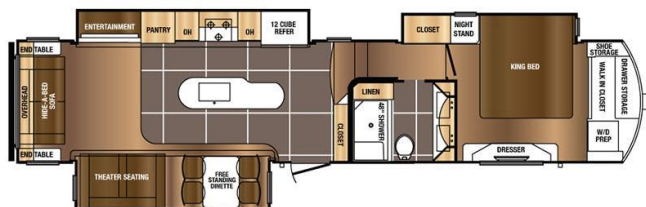

### SPECIFICATIONS

Year	2019
Manufacturer	PRIME TIME
Brand	SANIBEL
Model	3650RL
Type	Fifth Wheel
Status	PreOwned
Stock #	22293
Financing Available	✘
Warranty Available	✘
Suspension	N/A
Leveling	N/A
Exterior Length	41.5 ft.
Dry Weight	13334 lbs.
Sleeping Capacity	4 person(s)
Interior Colour	Brown
Exterior Colour	Brown
Slideouts	3

### SELLING FEATURES

Introducing the 2019 Sanibel 3650RL, from Prime Time. The Sanibel 3650RL provides you with all of the comforts you need. This fifth wheel sleeps up to 4 people. Inside the Sanibel 3650RL, you will find a pull-out sofa bed providing additional sleeping space when required, a fireplace and a table ...