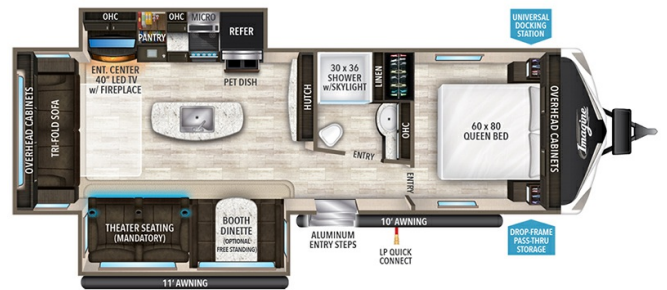

MSRP \$63,980.00

Woody's Price

2021 GRAND DESIGN IMAGINE 2970RL

SPECIFICATIONS

Year	2021
Manufacturer	GRAND DESIGN
Brand	IMAGINE
Model	2970RL
Type	Travel Trailer
Status	PreOwned
Stock #	49263
Financing Available	✓
Warranty Available	For Purchase
Suspension	N/A
Leveling	N/A
Exterior Length	34.2 ft.
Dry Weight	7397 lbs.
Sleeping Capacity	6 person(s)
Interior Colour	N/A
Exterior Colour	Fiberglass
Slideouts	2

Disclaimer: Product information, pricing and photos are as accurate as possible and are subject to change without notice.

SELLING FEATURES

Specifications and Features:

- Length (ft): 34'2"
- Height (ft): 11'2"
- Interior Height (ft): 6'9"
- Dry Weight (lbs): 7397
- Payload Capacity (lbs): 1598
- Hitch Weight (lbs): 751
- Number Of Fresh Water Holding Tanks: 1
- Total Fresh Water Tank Capacity (gal): 52
- Number Of Gray Water Hol...