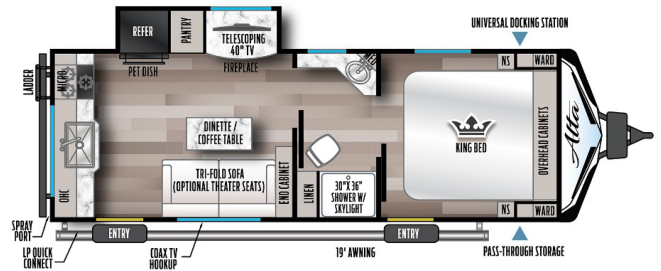

SPECIAL UNIT

\$49,995.00

Originally ~~\$66,493~~

\$135 Weekly

2023 EAST TO WEST ALTA 2350KRK

SPECIFICATIONS

Year	2023
Manufacturer	EAST TO WEST
Brand	ALTA
Model	2350KRK
Type	Travel Trailer
Status	New
Stock #	2350KRK-ORD
Financing Available	✓
Warranty Available	✓
Suspension	Springs
Leveling	Electric
Exterior Length	28.6 ft.
Dry Weight	5906 lbs.
Sleeping Capacity	4 person(s)
Interior Colour	N/A
Exterior Colour	Azdel Fiberglass-White
Slideouts	1

Disclaimer: Product information, pricing and photos are as accurate as possible and are subject to change without notice.

SELLING FEATURES

I LOVE COUPLES!!!

This fully loaded ultra light travel trailer from Alta is one of our most attractive floor plans! Featuring a wall-to-wall rear kitchen, king bed, double entrances and weighing just over five thousand pounds this couples coach is sure to delight the lucky folks who drive awa...