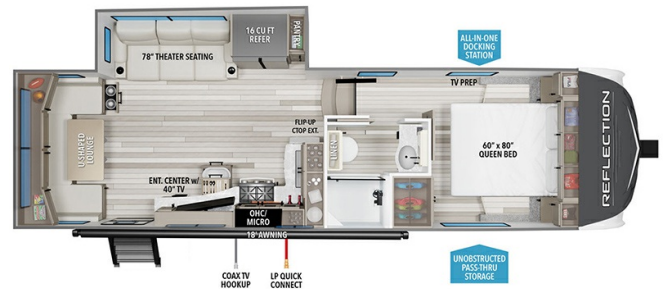

### SPECIFICATIONS

Year	2025
Manufacturer	GRAND DESIGN
Brand	REFLECTION 150
Model	260RD
Type	Fifth Wheel
Status	New
Stock #	49261
Financing Available	✓
Warranty Available	Manufacturer
Suspension	N/A
Leveling	N/A
Exterior Length	29.8 ft.
Dry Weight	7534 lbs.
Sleeping Capacity	4 person(s)
Interior Colour	RIVER ROCK
Exterior Colour	Fiberglass
Slideouts	1

### SELLING FEATURES

Specifications and Features:

- Length (ft): 29'10"
- Width (ft): 8'0"
- Height (ft): 12'0"
- GVWR (lbs): 9995
- Dry Weight (lbs): 7534
- Payload Capacity (lbs): 2461
- Hitch Weight (lbs): 1269
- Number Of Fresh Water Holding Tanks: 1
- Total Fresh Water Tank Capacity (gal): 55
- Number Of Gra...