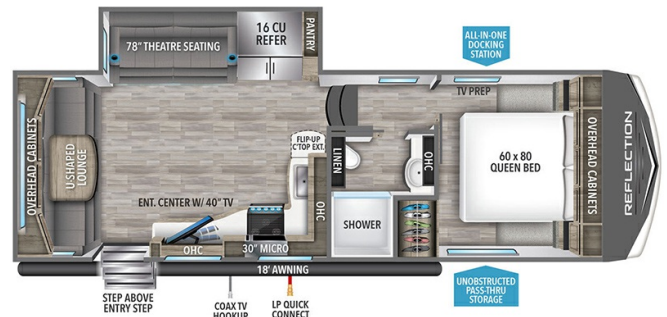

MSRP \$91,980.00

\$324 Bi-Weekly

\$0 down @ 7.99% APR for 60/240 months

(\$31,613 C.O.B.) O.A.C.

Woody's Price \$79,980.00

SPECIFICATIONS

Year	2025
Manufacturer	GRAND DESIGN
Brand	REFLECTION 150
Model	260RD
Type	Fifth Wheel
Status	New
Stock #	49261
Financing Available	✓
Warranty Available	Manufacturer
Suspension	N/A
Leveling	N/A
Exterior Length	30.8 ft.
Dry Weight	7534 lbs.
Sleeping Capacity	4 person(s)
Interior Colour	RIVER ROCK
Exterior Colour	Fiberglass
Slideouts	1

Disclaimer: Product information, pricing and photos are as accurate as possible and are subject to change without notice.

SELLING FEATURES

Specifications and Features:

- Length (ft): 30'9"
- Width (ft): 8'0"
- Height (ft): 12'0"
- GVWR (lbs): 9995
- Dry Weight (lbs): 7534
- Payload Capacity (lbs): 2461
- Hitch Weight (lbs): 1269
- Number Of Fresh Water Holding Tanks: 1
- Total Fresh Water Tank Capacity (gal): 55
- Number Of Gray...