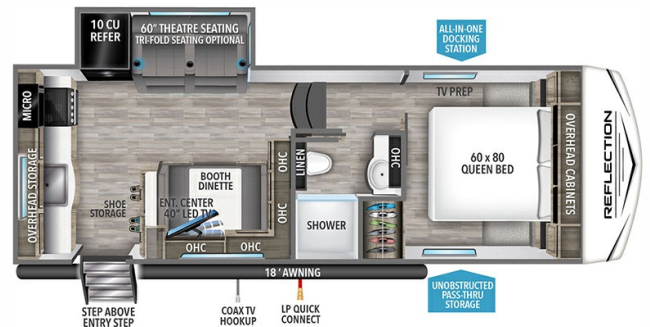

### SPECIFICATIONS

Year	2025
Manufacturer	GRAND DESIGN
Brand	REFLECTION 100
Model	22RK
Type	Fifth Wheel
Status	New
Stock #	49259
Financing Available	✓
Warranty Available	Manufacturer
Suspension	N/A
Leveling	N/A
Exterior Length	26.9 ft.
Dry Weight	6930 lbs.
Sleeping Capacity	6 person(s)
Interior Colour	RIVER ROCK
Exterior Colour	Fiberglass
Slideouts	1

### SELLING FEATURES

Specifications and Features:

- Length (ft): 26'11"
- Width (ft): 8'0"
- Height (ft): 12'0"
- GVWR (lbs): 9995
- Dry Weight (lbs): 6930
- Hitch Weight (lbs): 1086
- Number Of Fresh Water Holding Tanks: 1
- Total Fresh Water Tank Capacity (gal): 55
- Number Of Gray Water Holding Tanks: 1
- Total...