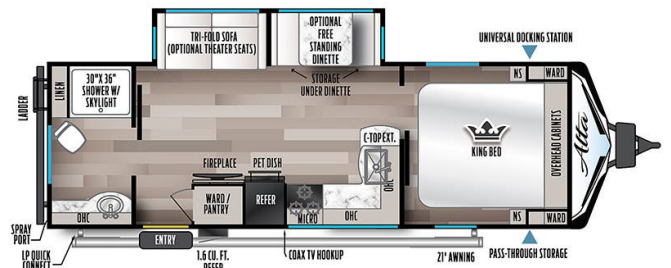

**SPECIAL UNIT**

**\$54,995.00**

Originally \$64,995

\$147 Weekly

**2024 EAST TO WEST ALTA 2600KRB**

**SPECIFICATIONS**

Year	2024
Manufacturer	EAST TO WEST
Brand	ALTA
Model	2600KRB
Type	Travel Trailer
Status	New
Stock #	I12170
Financing Available	✓
Warranty Available	✓
Suspension	Springs
Leveling	Scissor
Exterior Length	30.5 ft.
Dry Weight	6161 lbs.
Sleeping Capacity	6 person(s)
Interior Colour	Cashmere Canyon
Exterior Colour	Fibreglass
Slideouts	1

**Disclaimer:** Product information, pricing and photos are as accurate as possible and are subject to change without notice.

**SELLING FEATURES**

Introducing the 2023 Alta 2600KRB this model offers some amazing features such as, Alta 100 Watt Solar Package (Solar Panel, Controller, Battery, Box & Disconnect), Ladder, HD LED SMART TV, Good Year Tire Pkg w/ Spare, & Morryde Solid Step. This is the top-selling couple's floor plan for Alta! Ch...

**OPTIONS & EQUIPMENT**

Awning 21'	Aluminum Wheels	Fridge with 2 doors	Heating	1 Air Conditioning Unit(s) (Ducted) - Size: 15000	Battery Charger	Battery Tray
AC/DC Converter	Solid Surface Counter Tops	Day Night Shades	Dual Wheels	Enclosed Underbelly	Fireplace	
Fully Furnished	Hide A Bed	Inverter	Island Bed	Stabilizer Jacks	LPG Detector	
Microwave	Outside Shower	Power Air Vents	Power Bath Vents	Sky Light(s)	Smoke Detector	
Solar Panel	Spare with Carrier	1 39" Televisions	Plasma/LCD	TV Antenna	Demand Water Heater	