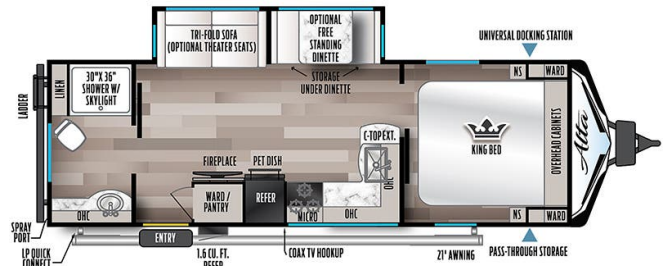

SPECIAL UNIT

\$54,995.00

Originally \$64,995

\$143 Weekly

2024 EAST TO WEST ALTA 2600KRB

SPECIFICATIONS

| | |
|---------------------|-----------------|
| Year | 2024 |
| Manufacturer | EAST TO WEST |
| Brand | ALTA |
| Model | 2600KRB |
| Type | Travel Trailer |
| Status | New |
| Stock # | I12170 |
| Financing Available | ✓ |
| Warranty Available | ✓ |
| Suspension | Springs |
| Leveling | Scissor |
| Exterior Length | 30.5 ft. |
| Dry Weight | 6161 lbs. |
| Sleeping Capacity | 6 person(s) |
| Interior Colour | Cashmere Canyon |
| Exterior Colour | Fibreglass |
| Slideouts | 1 |

Disclaimer: Product information, pricing and photos are as accurate as possible and are subject to change without notice.

SELLING FEATURES

Introducing the 2023 Alta 2600KRB this model offers some amazing features such as, Alta 100 Watt Solar Package (Solar Panel, Controller, Battery, Box & Disconnect), Ladder, HD LED SMART TV, Good Year Tire Pkg w/ Spare, & Morryde Solid Step. This is the top-selling couple's floor plan for Alta! Ch...

OPTIONS & EQUIPMENT

| | | | | | | |
|-----------------|----------------------------|---------------------|------------------|---|---------------------|--------------|
| Awning 21' | Aluminum Wheels | Fridge with 2 doors | Heating | 1 Air Conditioning Unit(s) (Ducted) - Size: 15000 | Battery Charger | Battery Tray |
| AC/DC Converter | Solid Surface Counter Tops | Day Night Shades | Dual Wheels | Enclosed Underbelly | Fireplace | |
| Fully Furnished | Hide A Bed | Inverter | Island Bed | Stabilizer Jacks | LPG Detector | |
| Microwave | Outside Shower | Power Air Vents | Power Bath Vents | Sky Light(s) | Smoke Detector | |
| Solar Panel | Spare with Carrier | 1 39" Televisions | Plasma/LCD | TV Antenna | Demand Water Heater | |