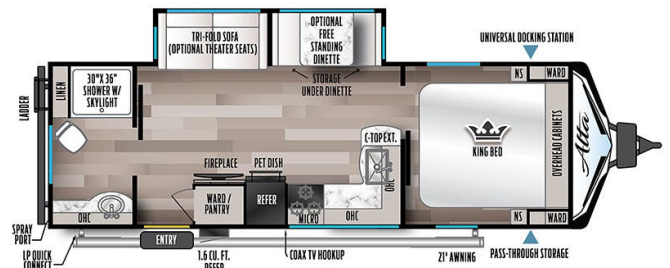

SPECIAL UNIT

\$54,995.00

Originally \$64,995

\$147 Weekly

2024 EAST TO WEST ALTA 2600KRB

SPECIFICATIONS

Year	2024
Manufacturer	EAST TO WEST
Brand	ALTA
Model	2600KRB
Type	Travel Trailer
Status	New
Stock #	2600krb
Financing Available	✓
Warranty Available	✓
Suspension	Springs
Leveling	Scissor
Exterior Length	30.5 ft.
Dry Weight	6161 lbs.
Sleeping Capacity	6 person(s)
Interior Colour	Cashmere Canyon
Exterior Colour	Fibreglass
Slideouts	1

Disclaimer: Product information, pricing and photos are as accurate as possible and are subject to change without notice.

SELLING FEATURES

Introducing the 2023 Alta 2600KRB this model offers some amazing features such as, Alta 100 Watt Solar Package (Solar Panel, Controller, Battery, Box & Disconnect), Ladder, HD LED SMART TV, Good Year Tire Pkg w/ Spare, & Morryde Solid Step. This is the top-selling couple's floor plan for Alta! Ch...

OPTIONS & EQUIPMENT

Awning 21'	Aluminum Wheels	Fridge with 2 doors	Heating	1 Air Conditioning Unit(s) (Ducted) - Size: 15000	Battery Charger	Battery Tray
AC/DC Converter	Solid Surface Counter Tops	Day Night Shades	Enclosed Underbelly	Fireplace	Fully Furnished	
Hide A Bed	Inverter	Island Bed	Stabilizer Jacks	LPG Detector	Microwave	
Outside Shower	Power Air Vents	Power Bath Vents	Sky Light(s)	Smoke Detector	Solar Panel	
Spare with Carrier	1 39" Televisions	Plasma/LCD	TV Antenna	Demand Water Heater		