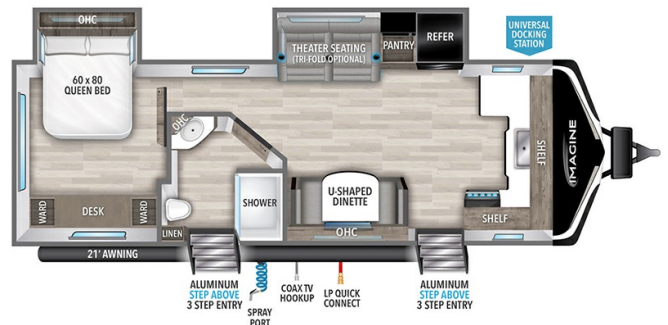

### SPECIFICATIONS

Year	2024
Manufacturer	GRAND DESIGN
Brand	IMAGINE
Model	2660BS
Type	Travel Trailer
Status	New
Stock #	49257
Financing Available	✓
Warranty Available	Manufacturer
Suspension	N/A
Leveling	N/A
Exterior Length	30.5 ft.
Dry Weight	6564 lbs.
Sleeping Capacity	4 person(s)
Interior Colour	HEARTHSTONE
Exterior Colour	Fiberglass
Slideouts	2

### SELLING FEATURES

Specifications and Features:

- Length (ft): 30'6"
- Width (ft): 8'0"
- Height (ft): 11'2"
- Interior Height (ft): 6'9"
- Dry Weight (lbs): 6564
- Hitch Weight (lbs): 701
- Number Of Fresh Water Holding Tanks: 1
- Total Fresh Water Tank Capacity (gal): 45
- Number Of Gray Water Holding Tanks: ...