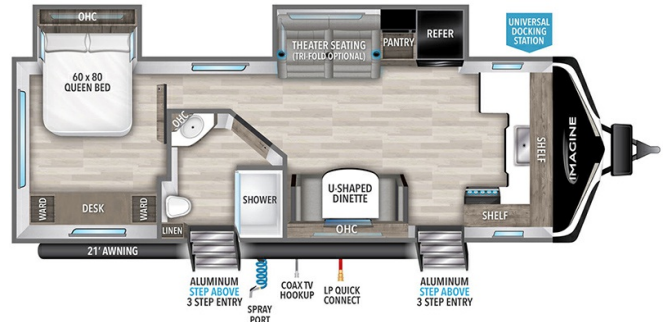

2024 GRAND DESIGN IMAGINE 2660BS

MSRP \$73,980.00

\$243 Bi-Weekly

\$0 down @ 7.99% APR for 60/240 months
(\$23,708 C.O.B.) O.A.C.

Woody's Price \$59,980.00

SPECIFICATIONS

Year	2024
Manufacturer	GRAND DESIGN
Brand	IMAGINE
Model	2660BS
Type	Travel Trailer
Status	New
Stock #	49257
Financing Available	✓
Warranty Available	Manufacturer
Suspension	N/A
Leveling	N/A
Exterior Length	30.5 ft.
Dry Weight	6564 lbs.
Sleeping Capacity	4 person(s)
Interior Colour	HEARTHSTONE
Exterior Colour	Fiberglass
Slideouts	2

Disclaimer: Product information, pricing and photos are as accurate as possible and are subject to change without notice.

SELLING FEATURES

Specifications and Features:

- Length (ft): 30'6"
- Width (ft): 8'0"
- Height (ft): 11'2"
- Interior Height (ft): 6'9"
- Dry Weight (lbs): 6564
- Hitch Weight (lbs): 701
- Number Of Fresh Water Holding Tanks: 1
- Total Fresh Water Tank Capacity (gal): 45
- Number Of Gray Water Holding Tanks: ...