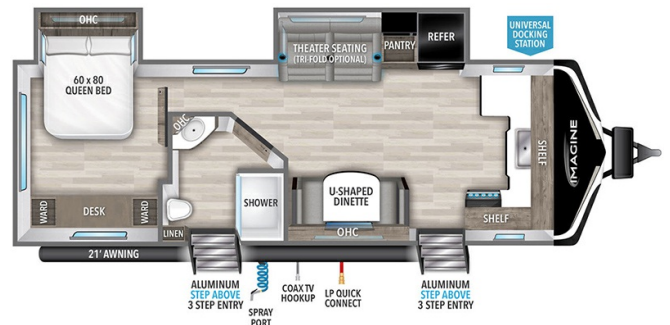

2024 GRAND DESIGN IMAGINE 2660BS

MSRP \$73,980.00

\$243 Bi-Weekly

\$0 down @ 7.99% APR for 60/240 months
(\$23,708 C.O.B.) O.A.C.

Woody's Price \$59,980.00

SPECIFICATIONS

Year	2024
Manufacturer	GRAND DESIGN
Brand	IMAGINE
Model	2660BS
Type	Travel Trailer
Status	New
Stock #	49257
Financing Available	✓
Warranty Available	Manufacturer
Suspension	N/A
Leveling	N/A
Exterior Length	30.5 ft.
Dry Weight	6564 lbs.
Sleeping Capacity	4 person(s)
Interior Colour	HEARTHSTONE
Exterior Colour	Fiberglass
Slideouts	2

Disclaimer: Product information, pricing and photos are as accurate as possible and are subject to change without notice.

SELLING FEATURES

Specifications and Features:

- Length (ft): 30'6"
- Width (ft): 8'0"
- Height (ft): 11'2"
- Interior Height (ft): 6'9"
- Dry Weight (lbs): 6564
- Hitch Weight (lbs): 701
- Number Of Fresh Water Holding Tanks: 1
- Total Fresh Water Tank Capacity (gal): 45
- Number Of Gray Water Holding Tanks: ...