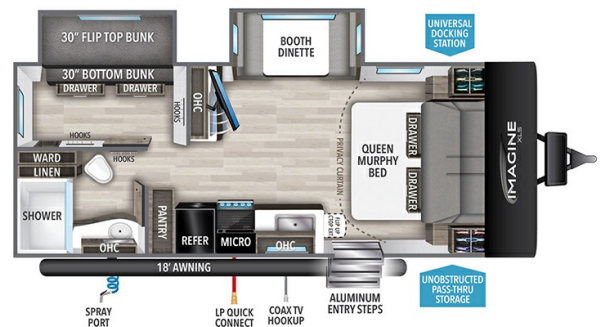

MSRP \$60,980.00
Woody's Price

2024 GRAND DESIGN IMAGINE XLS 22BHE

SPECIFICATIONS

Year	2024
Manufacturer	GRAND DESIGN
Brand	IMAGINE XLS
Model	22BHE
Type	Travel Trailer
Status	New
Stock #	49252
Financing Available	✓
Warranty Available	Manufacturer
Suspension	N/A
Leveling	N/A
Exterior Length	25.3 ft.
Dry Weight	5589 lbs.
Sleeping Capacity	6 person(s)
Interior Colour	HEARTHSTONE
Exterior Colour	Fiberglass
Slideouts	2

Disclaimer: Product information, pricing and photos are as accurate as possible and are subject to change without notice.

SELLING FEATURES

Specifications and Features:

- Length (ft): 25'4"
- Width (ft): 8'0"
- Height (ft): 10'10"
- Interior Height (ft): 6'6"
- GVWR (lbs): 6995
- Dry Weight (lbs): 5589
- Payload Capacity (lbs): 1406
- Hitch Weight (lbs): 543
- Number Of Fresh Water Holding Tanks: 1
- Total Fresh Water Tank Capaci...