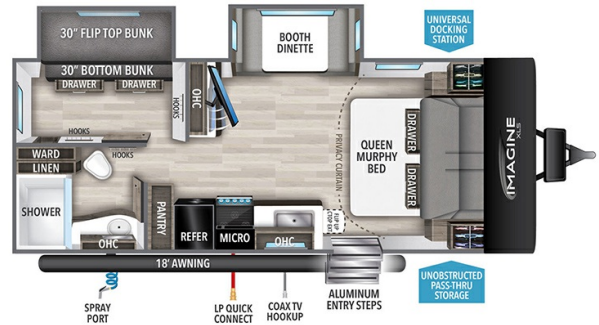

2024 GRAND DESIGN IMAGINE XLS 22BHE

MSRP \$60,980.00

\$210 Bi-Weekly

\$0 down @ 7.99% APR for 60/240 months

(\$20,546 C.O.B.) O.A.C.

Woody's Price \$51,980.00

SPECIFICATIONS

Year	2024
Manufacturer	GRAND DESIGN
Brand	IMAGINE XLS
Model	22BHE
Type	Travel Trailer
Status	New
Stock #	49252
Financing Available	✓
Warranty Available	Manufacturer
Suspension	N/A
Leveling	N/A
Exterior Length	25.3 ft.
Dry Weight	5589 lbs.
Sleeping Capacity	6 person(s)
Interior Colour	HEARTHSTONE
Exterior Colour	Fiberglass
Slideouts	2

Disclaimer: Product information, pricing and photos are as accurate as possible and are subject to change without notice.

SELLING FEATURES

Specifications and Features:

- Length (ft): 25'4"
- Width (ft): 8'0"
- Height (ft): 10'10"
- Interior Height (ft): 6'6"
- GVWR (lbs): 6995
- Dry Weight (lbs): 5589
- Payload Capacity (lbs): 1406
- Hitch Weight (lbs): 543
- Number Of Fresh Water Holding Tanks: 1
- Total Fresh Water Tank Capacity (gal): 30