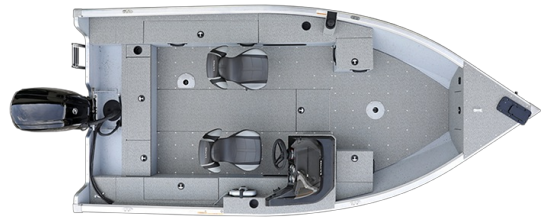

**\$50,490.00**

2024 LUND ALASKAN 1675 SS

SPECIFICATIONS

Year	2024
Manufacturer	LUND
Brand	ALASKAN
Model	1675 SS
Type	Fishing Boat
Status	New
Stock #	PC1088
Financing Available	✘
Warranty Available	✘
Suspension	N/A
Leveling	N/A
Exterior Length	16.1 ft.
Dry Weight	2032 lbs.
Sleeping Capacity	N/A person(s)
Interior Colour	N/A
Exterior Colour	Black
Slideouts	N/A

Disclaimer: Product information, pricing and photos are as accurate as possible and are subject to change without notice.

SELLING FEATURES

Whether it's a guided hunt in the backcountry or a coastal salmon fishing excursion this 16' fishing boat is ready to tackle the roughest lakes and rivers. Available with multiple options including fall marsh and wetlands camo boat patterns.

Mercury 75 ELPT w/ Spitfire Prop
Lund Pro Ride seat...

Powered by focusRV