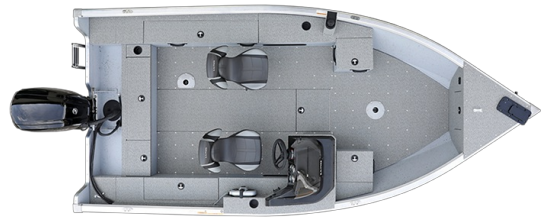

\$50,490.00

2024 LUND ALASKAN 1675 SS

SPECIFICATIONS

Year	2024
Manufacturer	LUND
Brand	ALASKAN
Model	1675 SS
Type	Fishing Boat
Status	New
Stock #	PC1088
Financing Available	✘
Warranty Available	✘
Suspension	N/A
Leveling	N/A
Exterior Length	16.1 ft.
Dry Weight	2032 lbs.
Sleeping Capacity	N/A person(s)
Interior Colour	N/A
Exterior Colour	Black
Slideouts	N/A

Disclaimer: Product information, pricing and photos are as accurate as possible and are subject to change without notice.

SELLING FEATURES

Whether it's a guided hunt in the backcountry or a coastal salmon fishing excursion this 16' fishing boat is ready to tackle the roughest lakes and rivers. Available with multiple options including fall marsh and wetlands camo boat patterns.

Mercury 75 ELPT w/ Spitfire Prop
Lund Pro Ride seat...

Powered by focusRV