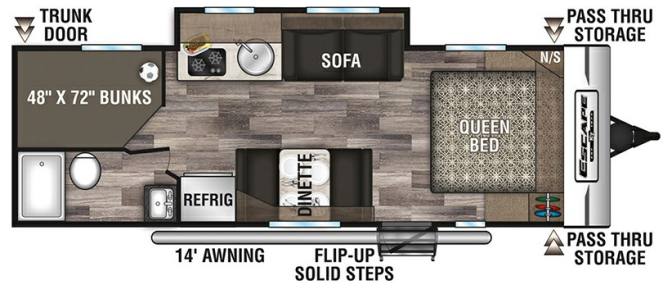

## 2022 KZ ESCAPE E231BH

### SPECIFICATIONS

Year	2022
Manufacturer	KZ
Brand	ESCAPE
Model	E231BH
Type	Travel Trailer
Status	PreOwned
Stock #	AL102
Financing Available	✘
Warranty Available	✘
Suspension	N/A
Leveling	N/A
Exterior Length	27.3 ft.
Dry Weight	4140 lbs.
Sleeping Capacity	10 person(s)
Interior Colour	N/A
Exterior Colour	Fiberglass
Slideouts	1

### SELLING FEATURES

Specifications and Features:

- Length (ft): 27'3"
- Width (ft): 7'6"
- Height (ft): 9'10"
- Interior Height (ft): 6'6"
- GVWR (lbs): 5000
- Dry Weight (lbs): 4140
- Payload Capacity (lbs): 860
- Hitch Weight (lbs): 470
- Number Of Fresh Water Holding Tanks: 1
- Total Fresh Water Tank Capacity...