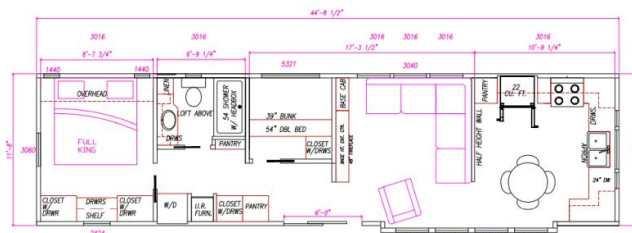

Originally \$207,950.00

\$778 Bi-Weekly

SPECIFICATIONS

Year	2025
Manufacturer	KROPF
Brand	CANADIAN
Model	6235FURFWD
Type	Park Model
Status	New
Stock #	22279
Financing Available	✘
Warranty Available	✘
Suspension	N/A
Leveling	N/A
Exterior Length	47.0 ft.
Dry Weight	N/A lbs.
Sleeping Capacity	6 person(s)
Interior Colour	Liberyt Fawn Wall Color
Exterior Colour	Carbon
Slideouts	N/A

Disclaimer: Product information, pricing and photos are as accurate as possible and are subject to change without notice.

SELLING FEATURES

The 2025 Canadian 6235FURFWD, by Kropf, is designed for extended stays. This park model home features a dishwasher, a washer and dryer, a middle bunk room, a spacious kitchen at the front of the unit & sleeps up to 6 people. All Kropf units are backed with a 1 year manufacturer limited factory wa...