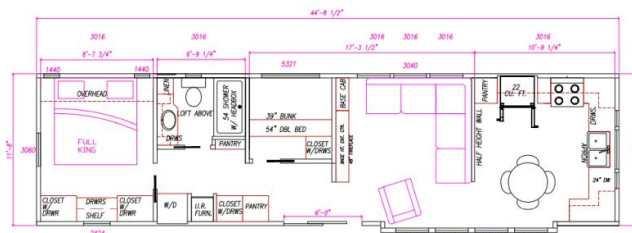

\$791 Bi-Weekly

SPECIFICATIONS

Year	2025
Manufacturer	KROPF
Brand	CANADIAN
Model	6235FURFWD
Type	Park Model
Status	New
Stock #	22279
Financing Available	✘
Warranty Available	✘
Suspension	N/A
Leveling	N/A
Exterior Length	47.0 ft.
Dry Weight	N/A lbs.
Sleeping Capacity	6 person(s)
Interior Colour	Liberty Fawn Wall Color
Exterior Colour	Carbon
Slideouts	N/A

Disclaimer: Product information, pricing and photos are as accurate as possible and are subject to change without notice.

SELLING FEATURES

The 2025 Canadian 6235FURFWD, by Kropf, is designed for extended stays. This park model home features a dishwasher, a washer and dryer, a middle bunk room, a spacious kitchen at the front of the unit & sleeps up to 6 people. All Kropf units are backed with a 1 year manufacturer limited factory wa...