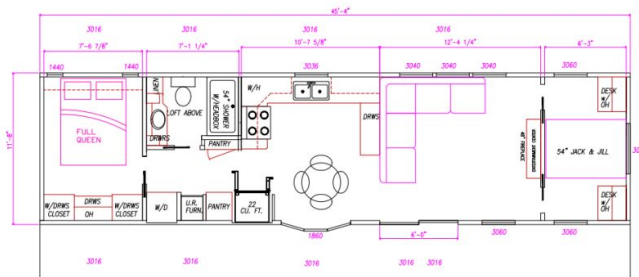

Originally \$208,650.00

\$782 Bi-Weekly

SPECIFICATIONS

Year	2024
Manufacturer	KROPF
Brand	CANADIAN
Model	8123WDJJ
Type	Park Model
Status	New
Stock #	22280
Financing Available	✘
Warranty Available	✘
Suspension	N/A
Leveling	N/A
Exterior Length	48.0 ft.
Dry Weight	N/A lbs.
Sleeping Capacity	6 person(s)
Interior Colour	Maloney Satin Wall Color
Exterior Colour	N/A
Slideouts	N/A

Disclaimer: Product information, pricing and photos are as accurate as possible and are subject to change without notice.

SELLING FEATURES

Introducing the 2024 Canadian 8123WDJJ, from Kropf. The Canadian 8123WDJJ has plenty of interior living space. This park model home sleeps up to 6 people. Inside the Canadian 8123WDJJ, you will find two separate bedrooms at the front of the unit with Jack and Jill style beds to maxi...