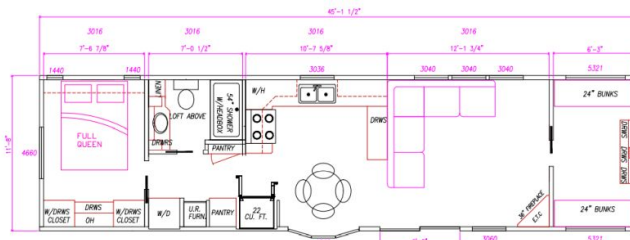

### SPECIFICATIONS

Year	2025
Manufacturer	KROPF
Brand	CANADIAN
Model	8123WD
Type	12 Wide
Status	New
Stock #	22281
Financing Available	✘
Warranty Available	✘
Suspension	N/A
Leveling	N/A
Exterior Length	48.0 ft.
Dry Weight	N/A lbs.
Sleeping Capacity	6 person(s)
Interior Colour	Liberty Fawn Wall Color
Exterior Colour	Carbon Siding Color
Slideouts	N/A

### SELLING FEATURES

Introducing the 2025 Canadian 8123WD, from Kropf. The Canadian 8123WD has plenty of interior living space. This 12 wide sleeps up to 6 people. Inside the Canadian 8123WD, you will find a front bunk room with four single beds for extra sleeping spaces as well as a spacious living room area. All Ca...