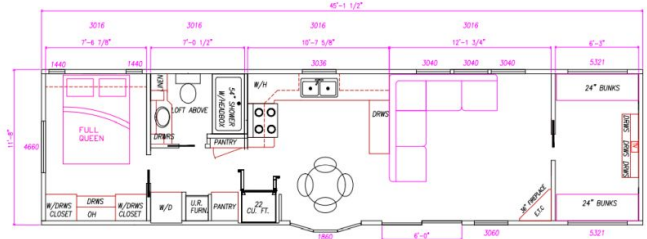

### SPECIFICATIONS

|                     |                         |
|---------------------|-------------------------|
| Year                | 2025                    |
| Manufacturer        | KROPF                   |
| Brand               | CANADIAN                |
| Model               | 8123WD                  |
| Type                | Park Model              |
| Status              | New                     |
| Stock #             | 22281                   |
| Financing Available | ✘                       |
| Warranty Available  | ✘                       |
| Suspension          | N/A                     |
| Leveling            | N/A                     |
| Exterior Length     | 48.0 ft.                |
| Dry Weight          | N/A lbs.                |
| Sleeping Capacity   | 6 person(s)             |
| Interior Colour     | Liberty Fawn Wall Color |
| Exterior Colour     | Carbon Siding Color     |
| Slideouts           | N/A                     |