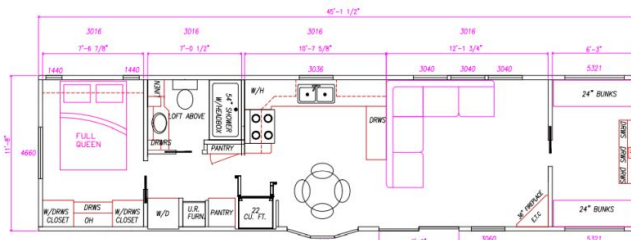

\$791 Bi-Weekly

SPECIFICATIONS

Year	2025
Manufacturer	KROPF
Brand	CANADIAN
Model	8123WD
Type	Park Model
Status	New
Stock #	22281
Financing Available	✗
Warranty Available	✗
Suspension	N/A
Leveling	N/A
Exterior Length	48.0 ft.
Dry Weight	N/A lbs.
Sleeping Capacity	6 person(s)
Interior Colour	Liberty Fawn Wall Color
Exterior Colour	Carbon Siding Color
Slideouts	N/A

Disclaimer: Product information, pricing and photos are as accurate as possible and are subject to change without notice.

SELLING FEATURES

Introducing the 2025 Canadian 8123WD, from Kropf. The Canadian 8123WD has plenty of interior living space. This park model home sleeps up to 6 people. Inside the Canadian 8123WD, you will find a front bunk room with four single beds for extra sleeping spaces as well as a spacious living room area...