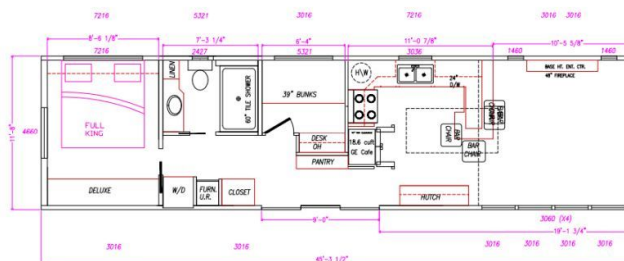

\$859 Bi-Weekly

SPECIFICATIONS

Year	2025
Manufacturer	KROPF
Brand	CANADIAN ELDORADO
Model	6024KWD
Type	Park Model
Status	New
Stock #	22284
Financing Available	✗
Warranty Available	✗
Suspension	N/A
Leveling	N/A
Exterior Length	49.0 ft.
Dry Weight	N/A lbs.
Sleeping Capacity	6 person(s)
Interior Colour	Mandalay Linen Wall Color
Exterior Colour	Aspen White Siding Color
Slideouts	N/A

Disclaimer: Product information, pricing and photos are as accurate as possible and are subject to change without notice.

SELLING FEATURES

Introducing the 2025 Canadian Eldorado 6024KWD, from Kropf. The Canadian Eldorado 6024KWD has plenty of interior living space. This park model home sleeps up to 6 people. Inside the Canadian Eldorado 6024KWD, you will find a bunk room with double bunks for extra sleeping spaces as well as a styli...