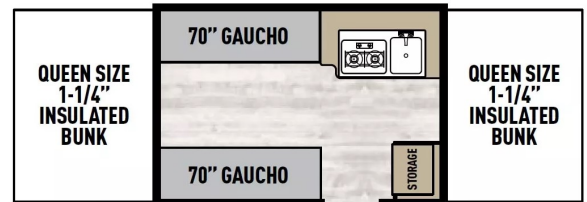

Disclaimer: Product information, pricing and photos are as accurate as possible and are subject to change without notice.

SELLING FEATURES

2024 Coachmen Clipper 107LS - Lightweight Adventure Awaits!

Looking for an easy-to-tow camper that doesn't sacrifice comfort? The 2024 Coachmen Clipper 107LS is your perfect match! Designed for weekend warriors and adventure-loving families, this pop-up camper is lightweight, compact, and packed...

Powered by focusRV