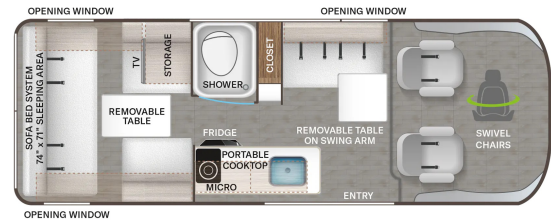

Originally \$205,569.00

SPECIFICATIONS

Year	2025
Manufacturer	THOR MOTOR COACH
Brand	Sequence
Model	20J
Type	Motorhome
Class	B
Fuel Type	Gas
Status	New
Stock #	Sequence
Financing Available	✓
Warranty Available	✓
Odometer	0 kms.
VIN	N/A
Chassis	2022 Dodge RAM 3500
Engine	N/A
Transmission	N/A
Suspension	N/A
Leveling	N/A
Exterior Length	21.0 ft.
Dry Weight	9350 lbs.
Sleeping Capacity	2 person(s)
Interior Colour	N/A
Exterior Colour	N/A
Slideouts	N/A

Disclaimer: Product information, pricing and photos are as accurate as possible and are subject to change without notice.

SELLING FEATURES

Construction & Exterior: Ram Promaster Gas "Window Van" Chassis - 3500XT, 3,500-lb. Trailer Hitch with 4-Pin Connector, Thule® Lateral Arm Power Patio Awning with Integrated LED Lighting, Thule® Roof Rack System n/a on sky bunk, Screen Door For Entryway, Side Steps For Cab and Entry Doors, Sewer...