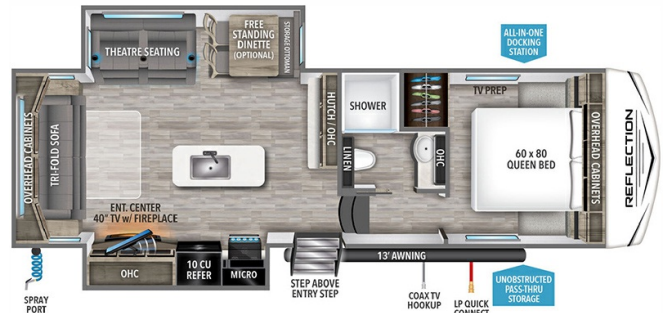

### SPECIFICATIONS

Year	2024
Manufacturer	GRAND DESIGN
Brand	REFLECTION 100
Model	28RL
Type	Fifth Wheel
Status	New
Stock #	49246
Financing Available	✓
Warranty Available	Manufacturer
Suspension	N/A
Leveling	N/A
Exterior Length	31.0 ft.
Dry Weight	8362 lbs.
Sleeping Capacity	4 person(s)
Interior Colour	RIVER ROCK
Exterior Colour	Fiberglass
Slideouts	2

### SELLING FEATURES

Specifications and Features:

- Length (ft): 31'0"
- Width (ft): 8'0"
- Height (ft): 12'0"
- GVWR (lbs): 10995
- Dry Weight (lbs): 8362
- Hitch Weight (lbs): 1348
- Number Of Fresh Water Holding Tanks: 1
- Total Fresh Water Tank Capacity (gal): 55
- Number Of Gray Water Holding Tanks: 1
- Total...