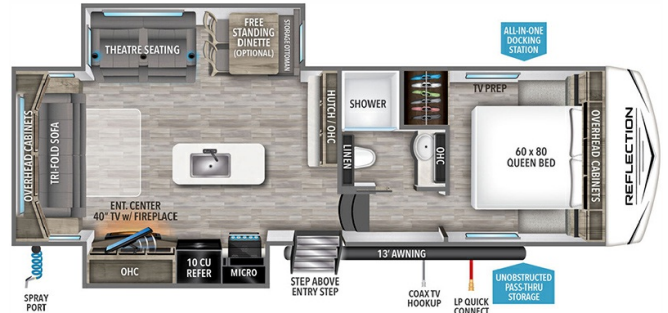

MSRP \$83,980.00

\$291 Bi-Weekly

\$0 down @ 7.99% APR for 60/240 months

(\$28,451 C.O.B.) O.A.C.

Woody's Price \$71,980.00

2024 GRAND DESIGN REFLECTION 100 28RL

SPECIFICATIONS

Year	2024
Manufacturer	GRAND DESIGN
Brand	REFLECTION 100
Model	28RL
Type	Fifth Wheel
Status	New
Stock #	49246
Financing Available	✓
Warranty Available	Manufacturer
Suspension	N/A
Leveling	N/A
Exterior Length	31.0 ft.
Dry Weight	8362 lbs.
Sleeping Capacity	4 person(s)
Interior Colour	RIVER ROCK
Exterior Colour	Fiberglass
Slideouts	2

Disclaimer: Product information, pricing and photos are as accurate as possible and are subject to change without notice.

SELLING FEATURES

Specifications and Features:

- Length (ft): 31'0"
- Width (ft): 8'0"
- Height (ft): 12'0"
- GVWR (lbs): 10995
- Dry Weight (lbs): 8362
- Hitch Weight (lbs): 1348
- Number Of Fresh Water Holding Tanks: 1
- Total Fresh Water Tank Capacity (gal): 55
- Number Of Gray Water Holding Tanks: 1
- Total...