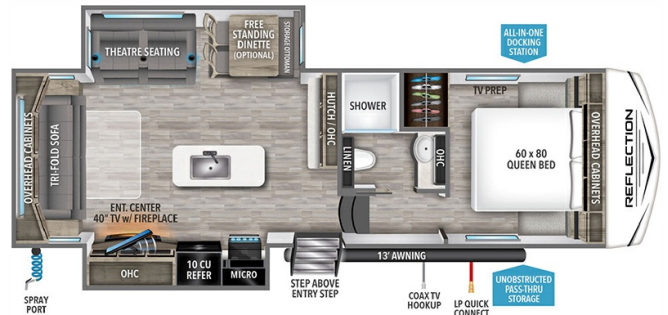

MSRP \$83,980.00

\$291 Bi-Weekly

\$0 down @ 7.99% APR for 60/240 months

(\$28,451 C.O.B.) O.A.C.

Woody's Price \$71,980.00

2024 GRAND DESIGN REFLECTION 100 28RL

SPECIFICATIONS

Year	2024
Manufacturer	GRAND DESIGN
Brand	REFLECTION 100
Model	28RL
Type	Fifth Wheel
Status	New
Stock #	49246
Financing Available	✓
Warranty Available	Manufacturer
Suspension	N/A
Leveling	N/A
Exterior Length	31.0 ft.
Dry Weight	8362 lbs.
Sleeping Capacity	4 person(s)
Interior Colour	RIVER ROCK
Exterior Colour	Fiberglass
Slideouts	2

Disclaimer: Product information, pricing and photos are as accurate as possible and are subject to change without notice.

SELLING FEATURES

Specifications and Features:

- Length (ft): 31'0"
- Width (ft): 8'0"
- Height (ft): 12'0"
- GVWR (lbs): 10995
- Dry Weight (lbs): 8362
- Hitch Weight (lbs): 1348
- Number Of Fresh Water Holding Tanks: 1
- Total Fresh Water Tank Capacity (gal): 55
- Number Of Gray Water Holding Tanks: 1
- Total...