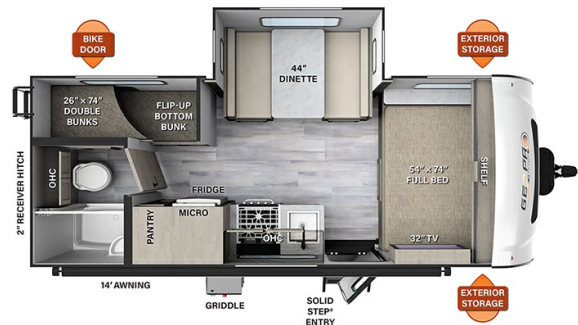

2025 FOREST RIVER ROCKWOOD GEO-PRO 20BHS

\$47,895.00

Originally \$54,980.00

\$194 Bi-Weekly

SPECIFICATIONS

Year	2025
Manufacturer	FOREST RIVER
Brand	ROCKWOOD GEO-PRO
Model	20BHS
Type	Travel Trailer
Status	New
Stock #	49238
Suspension	N/A
Leveling	N/A
Exterior Length	21.2 ft.
Dry Weight	3547 lbs.
Sleeping Capacity	6 person(s)
Interior Colour	N/A
Exterior Colour	Fiberglass
Slideouts	1

Disclaimer: Product information, pricing and photos are as accurate as possible and are subject to change without notice.

SELLING FEATURES

Specifications and Features:

- Length (ft): 21'2"
- Width (ft): 7'8"
- Height (ft): 10'0"
- GVWR (lbs): 4495
- Dry Weight (lbs): 3547
- Payload Capacity (lbs): 948
- Hitch Weight (lbs): 495
- Number Of Fresh Water Holding Tanks: 1
- Total Fresh Water Tank Capacity (gal): 31
- Number Of Gray W...