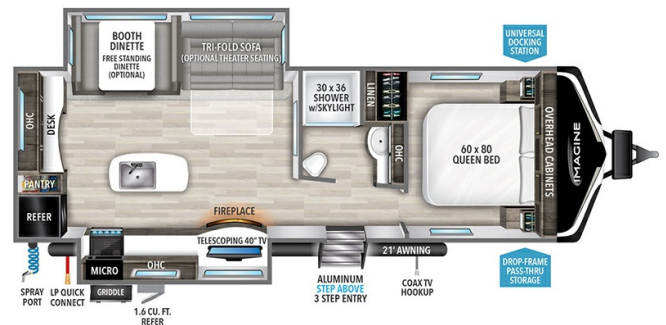

MSRP \$88,980.00

\$256 Bi-Weekly

\$0 down @ 7.99% APR for 60/240 months

(\$25,013 C.O.B.) O.A.C.

Woody's Price \$63,283.00

SPECIFICATIONS

Year	2024
Manufacturer	GRAND DESIGN
Brand	IMAGINE
Model	2670MK
Type	Travel Trailer
Status	New
Stock #	49245
Financing Available	✓
Warranty Available	Manufacturer
Suspension	N/A
Leveling	N/A
Exterior Length	32.3 ft.
Dry Weight	6845 lbs.
Sleeping Capacity	6 person(s)
Interior Colour	HEARTHSTONE
Exterior Colour	Fiberglass
Slideouts	2

Disclaimer: Product information, pricing and photos are as accurate as possible and are subject to change without notice.

SELLING FEATURES

Specifications and Features:

- Length (ft): 32'3"
- Width (ft): 8'0"
- Height (ft): 11'2"
- Interior Height (ft): 6'9"
- GVWR (lbs): 8495
- Dry Weight (lbs): 6845
- Payload Capacity (lbs): 1650
- Hitch Weight (lbs): 690
- Number Of Fresh Water Holding Tanks: 1
- Total Fresh Water Tank Capacit...