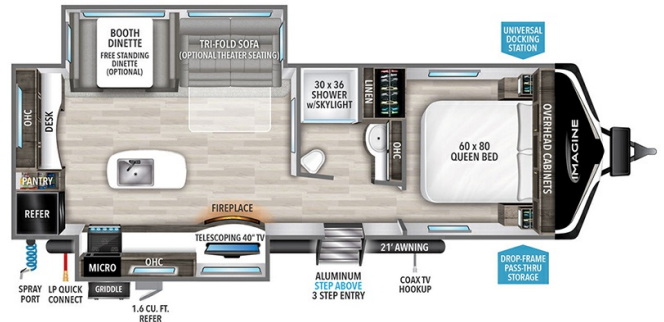

MSRP \$88,980.00

\$275 Bi-Weekly

\$0 down @ 7.99% APR for 60/240 months

(\$26,870 C.O.B.) O.A.C.

Woody's Price \$67,980.00

SPECIFICATIONS

Year	2024
Manufacturer	GRAND DESIGN
Brand	IMAGINE
Model	2670MK
Type	Travel Trailer
Status	New
Stock #	49245
Financing Available	✓
Warranty Available	Manufacturer
Suspension	N/A
Leveling	N/A
Exterior Length	32.3 ft.
Dry Weight	6845 lbs.
Sleeping Capacity	6 person(s)
Interior Colour	HEARTHSTONE
Exterior Colour	Fiberglass
Slideouts	2

Disclaimer: Product information, pricing and photos are as accurate as possible and are subject to change without notice.

SELLING FEATURES

Specifications and Features:

- Length (ft): 32'3"
- Width (ft): 8'0"
- Height (ft): 11'2"
- Interior Height (ft): 6'9"
- GVWR (lbs): 8495
- Dry Weight (lbs): 6845
- Payload Capacity (lbs): 1650
- Hitch Weight (lbs): 690
- Number Of Fresh Water Holding Tanks: 1
- Total Fresh Water Tank Capacit...