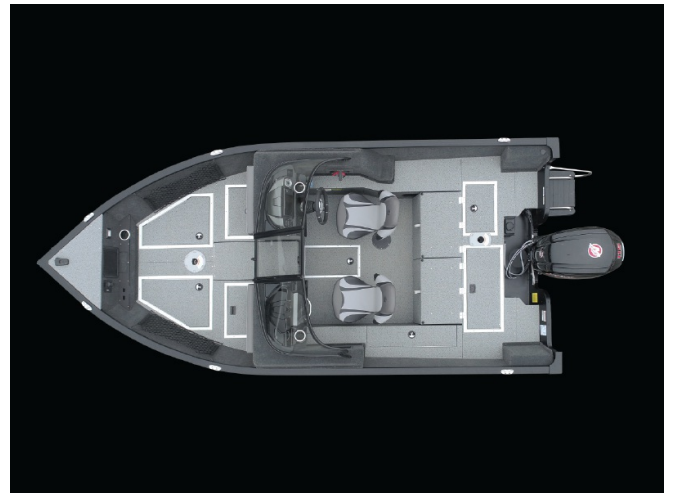

2023 LEGEND F-SERIES F17 PRO DC

SPECIFICATIONS

Year	2023
Manufacturer	LEGEND
Brand	F-SERIES
Model	F17 PRO DC
Type	Fishing Boat
Status	New
Stock #	176249
Suspension	N/A
Leveling	N/A
Exterior Length	16.7 ft.
Dry Weight	1345 lbs.
Sleeping Capacity	N/A person(s)
Interior Colour	N/A
Exterior Colour	N/A
Slideouts	N/A

Disclaimer: Product information, pricing and photos are as accurate as possible and are subject to change without notice.

SELLING FEATURES

*Motor may differ, please see in store for details

Check out our 2023 F17 PRO powered by a Mercury 90 ELPT 45. This is a Specials List model with amazing savings of \$4,000, and could be yours as soon as next weekend! This unit also comes with our standard Preferred Equipment Package, valued at...

OPTIONS & EQUIPMENT

Preferred Equipment Package: Tilt Steering Bluetooth AM/FM Stereo w/ MP3 Port & 2 Speakers In-Dash Humminbird Helix 7 GPS Fish/Depth Finder Driver's Seat Slider Swim Platform w/ Fold Down Steps Big Wheel Backsaver Jack & Dolly EZ-Load Trailer Guides Legend Quick Latch Tie Downs Space-Saving Trailer Swing Tongue Full Stand-Up All-Weather Top Dual USB Power Outlet Specifications: Length: 16'7" Hull Depth: 41" Aluminum Thickness: 0.100 Maximum Capacity: 1 631 lbs Package Length: 19'9" Towing Weight: 2 566 lbs Beam: 90" Inside Depth: 26" Maximum Horsepower: 115 Bottom Width: 76" Package Width: 92" Fuel Capacity: 95 L