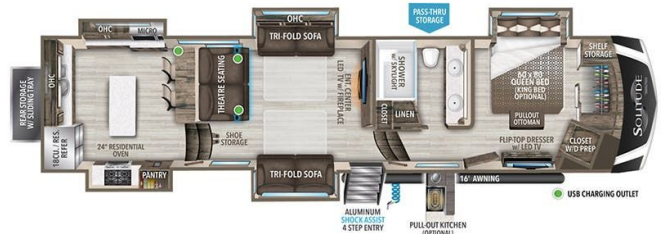

Year	2022
Manufacturer	GRAND DESIGN
Brand	SOLITUDE
Model	390RK
Type	Fifth Wheel
Status	PreOwned
Stock #	22276
Financing Available	✘
Warranty Available	✘
Suspension	N/A
Leveling	N/A
Exterior Length	41.4 ft.
Dry Weight	15128 lbs.
Sleeping Capacity	6 person(s)
Interior Colour	Almond
Exterior Colour	White
Slideouts	5

Disclaimer: Product information, pricing and photos are as accurate as possible and are subject to change without notice.

SELLING FEATURES

Introducing the 2022 Solitude 290RK, from Grand Design. The Solitude 290RK will comfortably accommodate you. This fifth wheel sleeps up to 6 people. Inside the Solitude 290RK, you will find two tri-fold sofas that convert into beds when additional sleeping spaces are required, as well as a fireplace...

OPTIONS & EQUIPMENT

- ROOF LADDER
- THEATERSEAT SOFA
- TRI-FOLD SOFA BED
- FIREPLACE
- TOUCH SCREEN CONTROL PANEL
- MICROWAVE
- OVEN
- POWERAWNING
- ONAN 5.5KW GENERATOR

Powered by focusRV