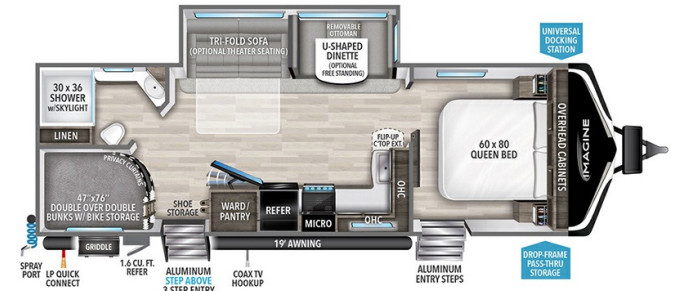

### SPECIFICATIONS

Year	2024
Manufacturer	GRAND DESIGN
Brand	IMAGINE
Model	2800BH
Type	Travel Trailer
Status	New
Stock #	49236
Financing Available	✓
Warranty Available	Manufacturer
Suspension	N/A
Leveling	N/A
Exterior Length	32.0 ft.
Dry Weight	6386 lbs.
Sleeping Capacity	10 person(s)
Interior Colour	HEARTHSTONE
Exterior Colour	Fiberglass
Slideouts	1

### SELLING FEATURES

Specifications and Features:

- Length (ft): 32'0"
- Width (ft): 8'0"
- Height (ft): 11'2"
- Interior Height (ft): 6'9"
- GVWR (lbs): 8495
- Dry Weight (lbs): 6386
- Payload Capacity (lbs): 2109
- Hitch Weight (lbs): 604
- Number Of Fresh Water Holding Tanks: 1
- Total Fresh Water Tank Capacit...