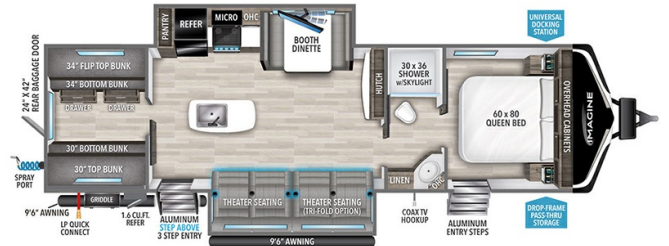

2024 GRAND DESIGN IMAGINE 3210BH

MSRP \$87,980.00

\$283 Bi-Weekly

\$0 down @ 7.99% APR for 60/240 months

(\$27,660 C.O.B.) O.A.C.

Woody's Price \$69,980.00

SPECIFICATIONS

Year	2024
Manufacturer	GRAND DESIGN
Brand	IMAGINE
Model	3210BH
Type	Travel Trailer
Status	New
Stock #	49235
Financing Available	✓
Warranty Available	Manufacturer
Suspension	N/A
Leveling	N/A
Exterior Length	36.9 ft.
Dry Weight	8394 lbs.
Sleeping Capacity	8 person(s)
Interior Colour	HEARTHSTONE
Exterior Colour	Fiberglass
Slideouts	2

Disclaimer: Product information, pricing and photos are as accurate as possible and are subject to change without notice.

SELLING FEATURES

Specifications and Features:

- Length (ft): 36'11"
- Width (ft): 8'0"
- Height (ft): 11'3"
- Interior Height (ft): 6'9"
- GVWR (lbs): 10195
- Dry Weight (lbs): 8394
- Payload Capacity (lbs): 1801
- Hitch Weight (lbs): 889
- Number Of Fresh Water Holding Tanks: 1
- Total Fresh Water Tank Capac...