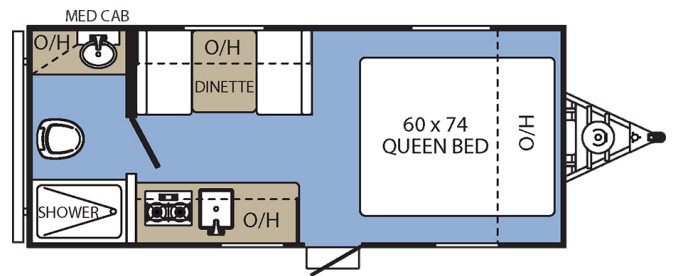

SPECIAL UNIT
\$16,900.00

Originally \$17,500

2018 COACHMEN CLIPPER 17FQ
SPECIFICATIONS

Year	2018
Manufacturer	COACHMEN
Brand	CLIPPER
Model	17FQ
Type	Travel Trailer
Status	PreOwned
Stock #	8553
Financing Available	✓
Warranty Available	✓
Suspension	N/A
Leveling	N/A
Exterior Length	17.0 ft.
Dry Weight	2831 lbs.
Sleeping Capacity	3 person(s)
Interior Colour	N/A
Exterior Colour	Aluminum
Slideouts	N/A