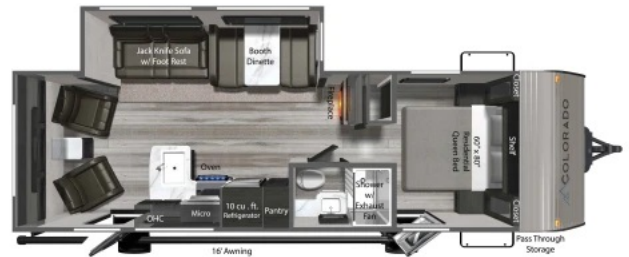

\$46,800.00

Originally \$55,497.00

SPECIFICATIONS

Year	2024
Manufacturer	DUTCHMEN
Brand	Colorado
Model	26RL Rear Living
Type	Travel Trailer
Status	New
Stock #	Colorado 2520
Financing Available	✓
Warranty Available	✓
Suspension	N/A
Leveling	N/A
Exterior Length	31.0 ft.
Dry Weight	6097 lbs.
Sleeping Capacity	N/A person(s)
Interior Colour	Tungsten
Exterior Colour	White
Slideouts	N/A