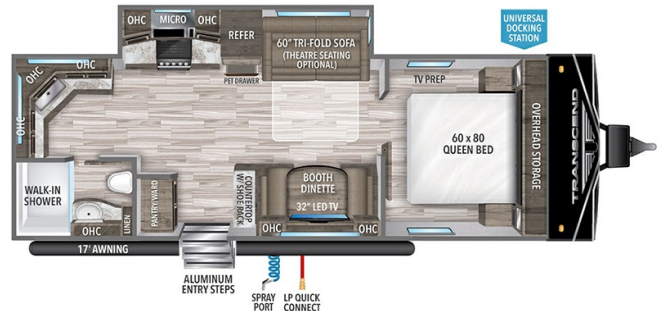

Originally \$36,329.00

SPECIFICATIONS

Year	2024
Manufacturer	GRAND DESIGN
Brand	TRANSCEND XPLOR
Model	240ML
Type	Travel Trailer
Status	New
Stock #	12649
Financing Available	✓
Warranty Available	✓
Suspension	N/A
Leveling	N/A
Exterior Length	29.8 ft.
Dry Weight	6265 lbs.
Sleeping Capacity	6 person(s)
Interior Colour	N/A
Exterior Colour	Aluminum
Slideouts	1

Disclaimer: Product information, pricing and photos are as accurate as possible and are subject to change without notice.

SELLING FEATURES

Specifications and Features:

- Length (ft): 29'9"
- Width (ft): 8'0"
- Height (ft): 11'0"
- Interior Height (ft): 6'6"
- GVWR (lbs): 7495
- Dry Weight (lbs): 6265
- Payload Capacity (lbs): 1230
- Hitch Weight (lbs): 598
- Number Of Fresh Water Holding Tanks: 1
- Total Fresh Water Tank Capacit...

OPTIONS & EQUIPMENT

- COLOR = LUNA
- ELEVATION PCKG-STANDARD
- XPLOR POWER PCKG-STANDARD
- XPLOR SEASON PROTECTION PCKG-STANDARD
- XPLOR SOLAR PCKG-STANDARD
- THEATER SEATING IPO SLEEPER SOFA (N/A 200, 221, 24, 26, 265)
- SAFERIDE RV ROADSIDE ASSISTANCE
- RVIA SEAL
- FREIGHT