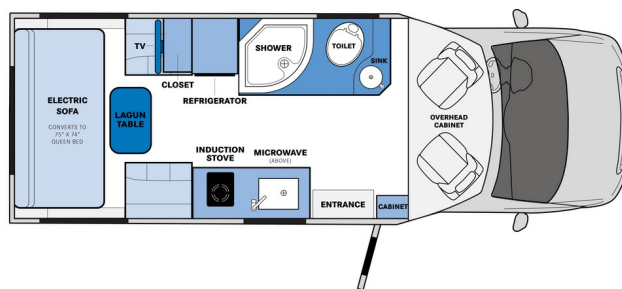

2024 PLEASURE-WAY PLEASURE-WAY PLATEAU XLTS

SPECIFICATIONS

Year	2024
Manufacturer	PLEASURE-WAY
Brand	PLEASURE-WAY
Model	PLATEAU XLTS
Type	Motorhome
Class	C
Fuel Type	Diesel
Status	New
Stock #	7561
Financing Available	✓
Warranty Available	✓
Odometer	0 kms.
VIN	265838
Chassis	MERCEDES-BENZ SPRINTER
Engine	N/A
Transmission	N/A
Suspension	N/A
Leveling	N/A
Exterior Length	22.0 ft.
Dry Weight	N/A lbs.
Sleeping Capacity	2 person(s)
Interior Colour	CHAMPAGNE/ CASHMERE/ WHITE ONYX
Exterior Colour	GREY WHITE
Slideouts	N/A