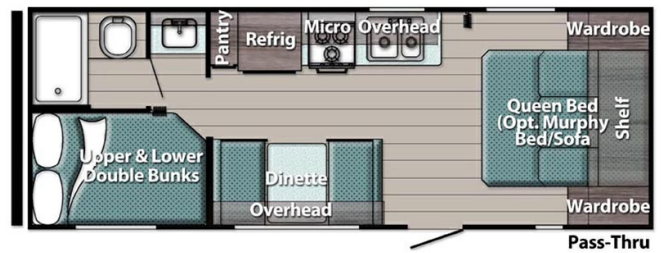

SPECIAL UNIT

\$21,495.00

Originally \$25,495

\$114 Bi-Weekly

2022 GULF STREAM KINGSPOINT ULTRA LITE 248BH

SPECIFICATIONS

Year	2022
Manufacturer	GULF STREAM
Brand	KINGSPOINT ULTRA LITE
Model	248BH
Type	Travel Trailer
Status	PreOwned
Stock #	P2476A
Financing Available	✓
Warranty Available	✓
Suspension	N/A
Leveling	N/A
Exterior Length	26.6 ft.
Dry Weight	3899 lbs.
Sleeping Capacity	8 person(s)
Interior Colour	N/A
Exterior Colour	Aluminum
Slideouts	N/A

Disclaimer: Product information, pricing and photos are as accurate as possible and are subject to change without notice.

SELLING FEATURES

Specifications and Features:

- Length (ft): 26'7"
- Width (ft): 8'0"
- Height (ft): 9'10"
- Interior Height (ft): 6'8"
- Dry Weight (lbs): 3899
- Payload Capacity (lbs): 3601
- Hitch Weight (lbs): 500
- Number Of Fresh Water Holding Tanks: 1
- Total Fresh Water Tank Capacity (gal): 30
- Numbe...