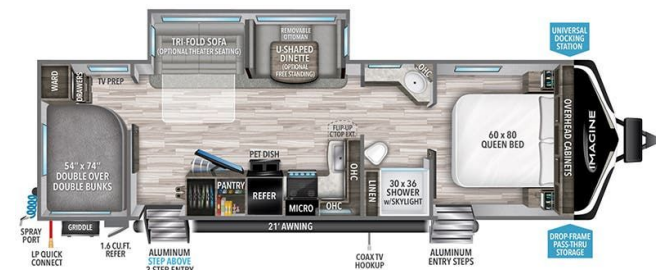

\$234 Bi-Weekly

2023 GRAND DESIGN IMAGINE 2910BH

SPECIFICATIONS

Year	2023
Manufacturer	GRAND DESIGN
Brand	IMAGINE
Model	2910BH
Type	Travel Trailer
Status	PreOwned
Stock #	22269
Financing Available	✘
Warranty Available	✘
Suspension	N/A
Leveling	N/A
Exterior Length	33.9 ft.
Dry Weight	7232 lbs.
Sleeping Capacity	8 person(s)
Interior Colour	Brown
Exterior Colour	White
Slideouts	1

Disclaimer: Product information, pricing and photos are as accurate as possible and are subject to change without notice.

SELLING FEATURES

Introducing the 2023 Imagine 2910BH, from Grand Design. The Imagine 2910BH will comfortably accommodate you. This travel trailer sleeps up to 8 people. Inside the Imagine 2910BH, you will find double bunk beds providing lots of additional sleeping spaces, as well as a U-shaped bench dinette. Embr...

OPTIONS & EQUIPMENT

- EXTERIOR KITCHEN
- FRONT POWER TONGUE JACK
- ROOF LADDER
- OVEN
- MICROWAVE
- 3-BURNER STOVE TOP
- U-SHAPED BENCH DINETTE
- THEATER SEAT SOFA
- BUNK BEDS
- POWER AWNING
- QUEEN BED