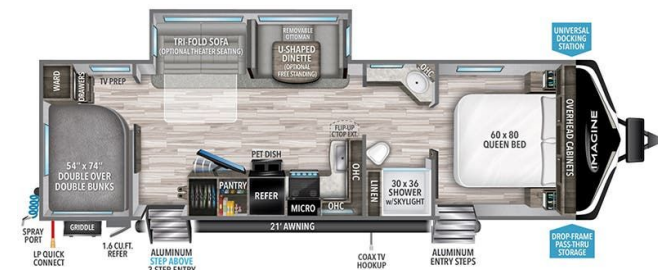

2023 GRAND DESIGN IMAGINE 2910BH

SPECIFICATIONS

Year	2023
Manufacturer	GRAND DESIGN
Brand	IMAGINE
Model	2910BH
Type	Travel Trailer
Status	PreOwned
Stock #	22269
Financing Available	✘
Warranty Available	✘
Suspension	N/A
Leveling	N/A
Exterior Length	33.9 ft.
Dry Weight	7232 lbs.
Sleeping Capacity	8 person(s)
Interior Colour	Brown
Exterior Colour	White
Slideouts	1

Disclaimer: Product information, pricing and photos are as accurate as possible and are subject to change without notice.

SELLING FEATURES

Introducing the 2023 Imagine 2910BH, from Grand Design. The Imagine 2910BH will comfortably accommodate you. This travel trailer sleeps up to 8 people. Inside the Imagine 2910BH, you will find double bunk beds providing lots of additional sleeping spaces, as well as a U-shaped bench dinette. Embr...

OPTIONS & EQUIPMENT

- EXTERIOR KITCHEN
- FRONT POWER TONGUE JACK
- ROOF LADDER
- OVEN
- MICROWAVE
- 3-BURNER STOVE TOP
- U-SHAPED BENCH DINETTE
- THEATER SEAT SOFA
- BUNK BEDS
- POWER AWNING
- QUEEN BED