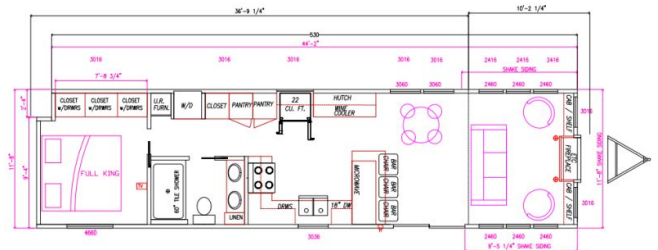

\$859 Bi-Weekly

SPECIFICATIONS

Year	2025
Manufacturer	KROPF
Brand	CANADIAN ELDORADO
Model	9019KWD
Type	Park Model
Status	New
Stock #	22271
Financing Available	✘
Warranty Available	✘
Suspension	N/A
Leveling	N/A
Exterior Length	49.0 ft.
Dry Weight	N/A lbs.
Sleeping Capacity	3 person(s)
Interior Colour	Maloney Satin / Black Vasa Trim
Exterior Colour	Aspen White
Slideouts	N/A

Disclaimer: Product information, pricing and photos are as accurate as possible and are subject to change without notice.

SELLING FEATURES

Introducing the 2025 Canadian Eldorado 9019KWD, from Kropf. The Canadian Eldorado 9019KWD has plenty of interior living space. This park model home sleeps up to 3 people. Inside the Canadian Eldorado 9019KWD, you will find a spacious kitchen area and a comfortable front living room area. All Cana...