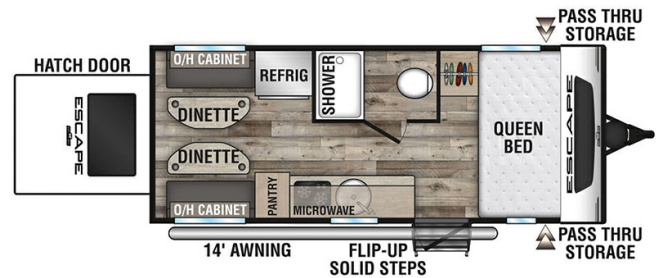

### SPECIFICATIONS

Year	2022
Manufacturer	KZ
Brand	ESCAPE
Model	E17 HATCH
Type	Toy Hauler
Status	New
Stock #	sf14526
Financing Available	✓
Warranty Available	✓
Suspension	N/A
Leveling	N/A
Exterior Length	22.0 ft.
Dry Weight	3260 lbs.
Sleeping Capacity	4 person(s)
Interior Colour	N/A
Exterior Colour	Fiberglass
Slideouts	N/A

### SELLING FEATURES

Specifications and Features:

- Length (ft): 22'0"
- Width (ft): 7'6"
- Height (ft): 9'4"
- Interior Height (ft): 6'6"
- Dry Weight (lbs): 3260
- Payload Capacity (lbs): 740
- Hitch Weight (lbs): 520
- Number Of Fresh Water Holding Tanks: 1
- Total Fresh Water Tank Capacity (gal): 20
- Number ...