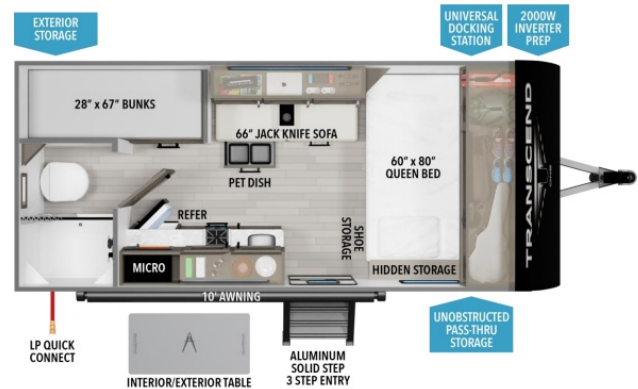

MSRP \$28,980.00

\$105 Bi-Weekly

\$0 down @ 7.99% APR for 60/240 months

(\$10,269 C.O.B.) O.A.C.

Woody's Price \$25,980.00

SPECIFICATIONS

Year	2025
Manufacturer	GRAND DESIGN
Brand	TRANSCEND ONE
Model	151BH
Type	Travel Trailer
Status	New
Stock #	49213
Financing Available	✓
Warranty Available	Manufacturer
Suspension	N/A
Leveling	N/A
Exterior Length	19.8 ft.
Dry Weight	3550 lbs.
Sleeping Capacity	5 person(s)
Interior Colour	LUNA
Exterior Colour	N/A
Slideouts	N/A

Disclaimer: Product information, pricing and photos are as accurate as possible and are subject to change without notice.

SELLING FEATURES

- 8' Width 8
- 6'6" Interior Height
- Fully Walkable Roof
- A/C Roof Mount 13.5k
- Radial Tires
- Counteract Balancing Beads
- Lumbercore Screwed Cabinet Styles
- Magnetic Storage Door Catches
- Extended Grab Handle
- Tinted Windows
- Gas & Electrical Water Heater: 6 Gal Black Automotive Glass D...