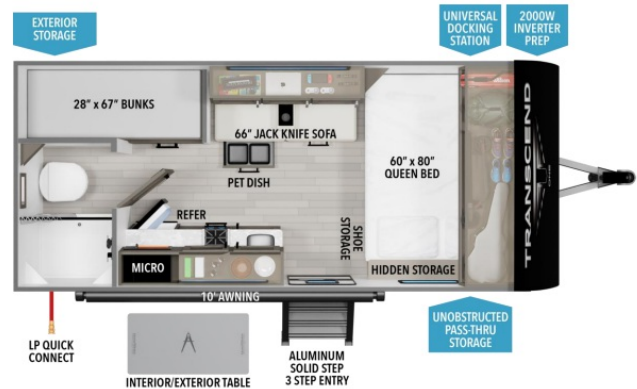

MSRP \$28,980.00

\$97 Bi-Weekly

\$0 down @ 7.99% APR for 60/240 months

(\$9,478 C.O.B.) O.A.C.

Woody's Price \$23,980.00

SPECIFICATIONS

Year	2025
Manufacturer	GRAND DESIGN
Brand	TRANSCEND ONE
Model	151BH
Type	Travel Trailer
Status	New
Stock #	49213
Financing Available	✓
Warranty Available	Manufacturer
Suspension	N/A
Leveling	N/A
Exterior Length	19.8 ft.
Dry Weight	3550 lbs.
Sleeping Capacity	5 person(s)
Interior Colour	LUNA
Exterior Colour	N/A
Slideouts	N/A

Disclaimer: Product information, pricing and photos are as accurate as possible and are subject to change without notice.

SELLING FEATURES

- 8' Width 8
- 6'6" Interior Height
- Fully Walkable Roof
- A/C Roof Mount 13.5k
- Radial Tires
- Counteract Balancing Beads
- Lumbercore Screwed Cabinet Styles
- Magnetic Storage Door Catches
- Extended Grab Handle
- Tinted Windows
- Gas & Electrical Water Heater: 6 Gal Black Automotive Glass D...