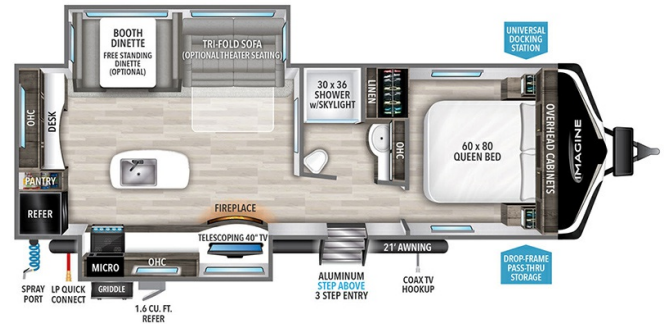

MSRP \$88,980.00

\$275 Bi-Weekly

\$0 down @ 7.99% APR for 60/240 months

(\$26,870 C.O.B.) O.A.C.

Woody's Price \$67,980.00

SPECIFICATIONS

Year	2024
Manufacturer	GRAND DESIGN
Brand	IMAGINE
Model	2670MK
Type	Travel Trailer
Status	New
Stock #	49211
Financing Available	✓
Warranty Available	Manufacturer
Suspension	N/A
Leveling	N/A
Exterior Length	32.3 ft.
Dry Weight	6845 lbs.
Sleeping Capacity	6 person(s)
Interior Colour	HEARTHSTONE
Exterior Colour	Fiberglass
Slideouts	2

Disclaimer: Product information, pricing and photos are as accurate as possible and are subject to change without notice.

SELLING FEATURES

Specifications and Features:

- Length (ft): 32'3"
- Width (ft): 8'0"
- Height (ft): 11'2"
- Interior Height (ft): 6'9"
- GVWR (lbs): 8495
- Dry Weight (lbs): 6845
- Payload Capacity (lbs): 1650
- Hitch Weight (lbs): 690
- Number Of Fresh Water Holding Tanks: 1
- Total Fresh Water Tank Capacit...