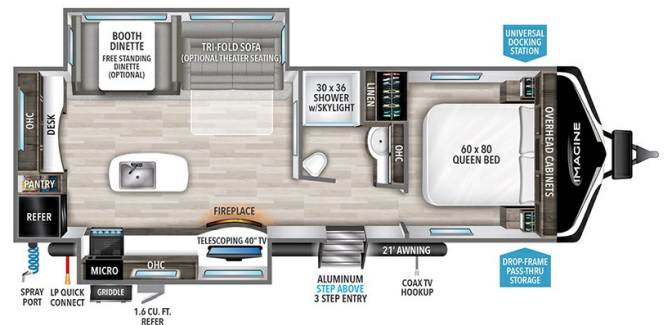

### SPECIFICATIONS

Year	2024
Manufacturer	GRAND DESIGN
Brand	IMAGINE
Model	2670MK
Type	Travel Trailer
Status	New
Stock #	49211
Financing Available	✓
Warranty Available	Manufacturer
Suspension	N/A
Leveling	N/A
Exterior Length	32.3 ft.
Dry Weight	6845 lbs.
Sleeping Capacity	6 person(s)
Interior Colour	HEARTHSTONE
Exterior Colour	Fiberglass
Slideouts	2

### SELLING FEATURES

Specifications and Features:

- Length (ft): 32'3"
- Width (ft): 8'0"
- Height (ft): 11'2"
- Interior Height (ft): 6'9"
- GVWR (lbs): 8495
- Dry Weight (lbs): 6845
- Payload Capacity (lbs): 1650
- Hitch Weight (lbs): 690
- Number Of Fresh Water Holding Tanks: 1
- Total Fresh Water Tank Capacit...