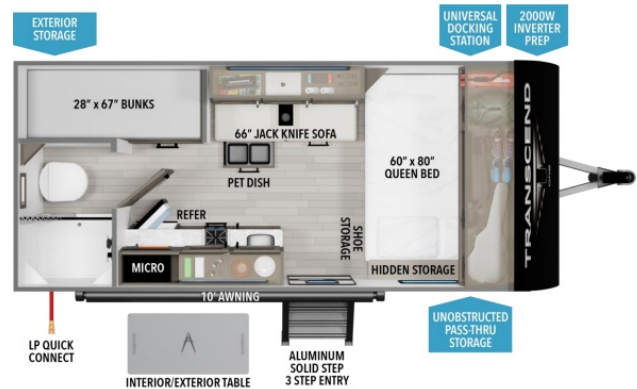

MSRP \$28,980.00

\$105 Bi-Weekly

\$0 down @ 7.99% APR for 60/240 months

(\$10,269 C.O.B.) O.A.C.

Woody's Price \$25,980.00

SPECIFICATIONS

Year	2025
Manufacturer	GRAND DESIGN
Brand	TRANSCEND ONE
Model	151BH
Type	Travel Trailer
Status	New
Stock #	49209
Financing Available	✓
Warranty Available	Manufacturer
Suspension	N/A
Leveling	N/A
Exterior Length	19.8 ft.
Dry Weight	3550 lbs.
Sleeping Capacity	5 person(s)
Interior Colour	LUNA
Exterior Colour	N/A
Slideouts	N/A

Disclaimer: Product information, pricing and photos are as accurate as possible and are subject to change without notice.

SELLING FEATURES

- 8' Width 8
- 6'6" Interior Height
- Fully Walkable Roof
- A/C Roof Mount 13.5k
- Radial Tires
- Counteract Balancing Beads
- Lumbercore Screwed Cabinet Styles
- Magnetic Storage Door Catches
- Extended Grab Handle
- Tinted Windows
- Gas & Electrical Water Heater: 6 Gal Black Automotive Gl...