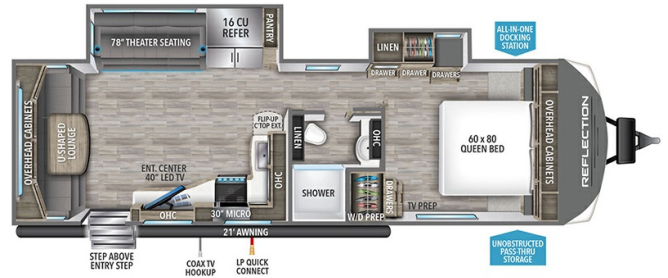

MSRP \$91,980.00

\$320 Bi-Weekly

\$0 down @ 7.99% APR for 60/240 months

(\$31,217 C.O.B.) O.A.C.

Woody's Price \$78,980.00

SPECIFICATIONS

Year	2024
Manufacturer	GRAND DESIGN
Brand	REFLECTION
Model	296RDT5
Type	Travel Trailer
Status	New
Stock #	49208
Financing Available	✓
Warranty Available	Manufacturer
Suspension	N/A
Leveling	N/A
Exterior Length	33.8 ft.
Dry Weight	7808 lbs.
Sleeping Capacity	4 person(s)
Interior Colour	RIVER ROCK
Exterior Colour	Fiberglass
Slideouts	2

Disclaimer: Product information, pricing and photos are as accurate as possible and are subject to change without notice.

SELLING FEATURES

Specifications and Features:

- Length (ft): 33'10"
- Width (ft): 8'0"
- Height (ft): 11'11"
- Interior Height (ft): 7'0"
- GVWR (lbs): 9995
- Dry Weight (lbs): 7808
- Payload Capacity (lbs): 2187
- Hitch Weight (lbs): 900
- Number Of Fresh Water Holding Tanks: 1
- Total Fresh Water Tank Capac...