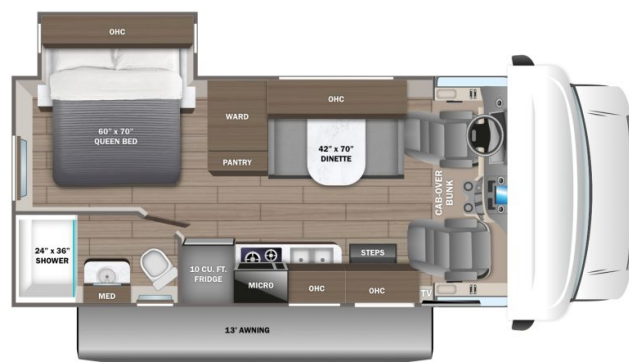

## 2025 JAYCO REDHAWK SE 22CF

### SPECIFICATIONS

|                     |                   |
|---------------------|-------------------|
| Year                | 2025              |
| Manufacturer        | JAYCO             |
| Brand               | REDHAWK SE        |
| Model               | 22CF              |
| Type                | Motorhome         |
| Class               | C                 |
| Fuel Type           | GAS               |
| Status              | New               |
| Stock #             | 22064             |
| Financing Available | ✘                 |
| Warranty Available  | ✘                 |
| Odometer            | 683               |
| VIN                 | 1FDWE3FN6SDD10693 |
| Chassis             | N/A               |
| Engine              | N/A               |
| Transmission        | N/A               |
| Suspension          | N/A               |
| Leveling            | N/A               |
| Exterior Length     | 24.8 ft.          |
| Dry Weight          | N/A lbs.          |
| Sleeping Capacity   | 6 person(s)       |
| Interior Colour     | Ashbrook          |
| Exterior Colour     | White             |
| Slideouts           | 1                 |

### SELLING FEATURES

Introducing the 2025 Redhawk SE 22CF, made by Jayco, The Redhawk SE 22CF fits your needs and makes your journey just as enjoyable as your destination. This C class motorhome sleeps up to 6 people. The Redhawk SE 22CF rides on a Ford E-450 chassis, powered by a 325HP 7.3L V-8 engine with a 6 speed...