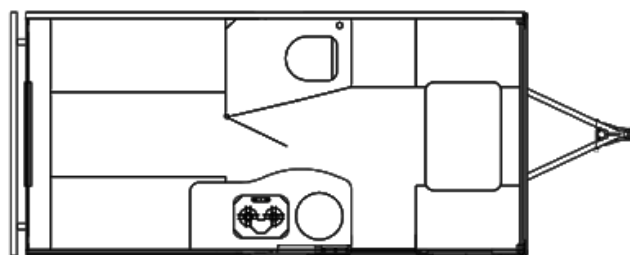

2025 SAFARI CONDO ALTO F1743 - For Viewing Only

SPECIFICATIONS

Year	2025
Manufacturer	SAFARI CONDO
Brand	ALTO
Model	F1743 - For Viewing Only
Type	Travel Trailer
Status	New
Stock #	7271
Financing Available	✓
Warranty Available	✓
Suspension	N/A
Leveling	N/A
Exterior Length	17.0 ft.
Dry Weight	N/A lbs.
Sleeping Capacity	3 person(s)
Interior Colour	SMOKED PEAR/ CONCRETE/ BLUE SKY
Exterior Colour	SILVER
Slideouts	N/A

Disclaimer: Product information, pricing and photos are as accurate as possible and are subject to change without notice.

Powered by focusRV