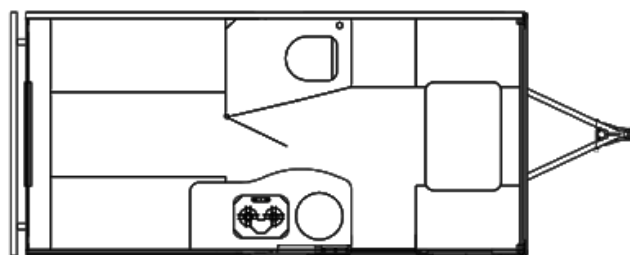

## 2025 SAFARI CONDO ALTO F1743 - For Viewing Only

### SPECIFICATIONS

Year	2025
Manufacturer	SAFARI CONDO
Brand	ALTO
Model	F1743 - For Viewing Only
Type	Travel Trailer
Status	New
Stock #	7271
Financing Available	✓
Warranty Available	✓
Suspension	N/A
Leveling	N/A
Exterior Length	17.0 ft.
Dry Weight	N/A lbs.
Sleeping Capacity	3 person(s)
Interior Colour	SMOKED PEAR/ CONCRETE/ BLUE SKY
Exterior Colour	SILVER
Slideouts	N/A