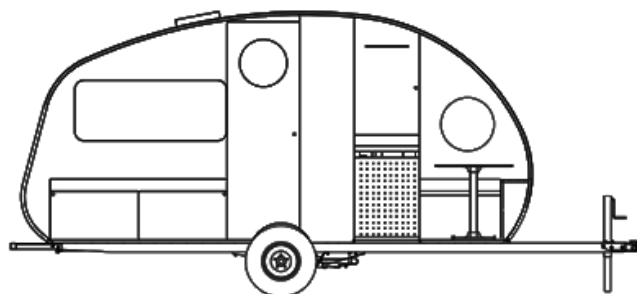

## 2025 SAFARI CONDO ALTO F1743 - For Viewing Only

### SPECIFICATIONS

Year	2025
Manufacturer	SAFARI CONDO
Brand	ALTO
Model	F1743 - For Viewing Only
Type	Travel Trailer
Status	New
Stock #	7271
Financing Available	✓
Warranty Available	✓
Suspension	N/A
Leveling	N/A
Exterior Length	17.0 ft.
Dry Weight	N/A lbs.
Sleeping Capacity	3 person(s)
Interior Colour	SMOKED PEAR/ CONCRETE/ BLUE SKY
Exterior Colour	SILVER
Slideouts	N/A