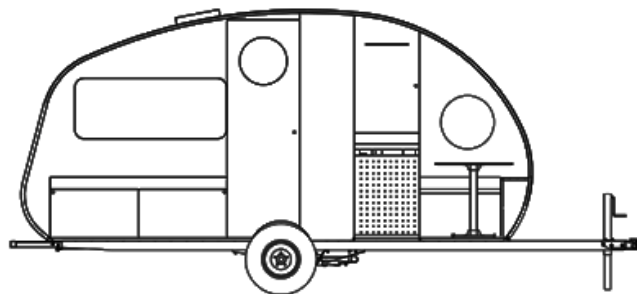

2025 SAFARI CONDO ALTO F1743 - For Viewing Only

SPECIFICATIONS

Year	2025
Manufacturer	SAFARI CONDO
Brand	ALTO
Model	F1743 - For Viewing Only
Type	Travel Trailer
Status	New
Stock #	7271
Financing Available	✓
Warranty Available	✓
Suspension	N/A
Leveling	N/A
Exterior Length	17.0 ft.
Dry Weight	N/A lbs.
Sleeping Capacity	3 person(s)
Interior Colour	SMOKED PEAR/ CONCRETE/ BLUE SKY
Exterior Colour	SILVER
Slideouts	N/A